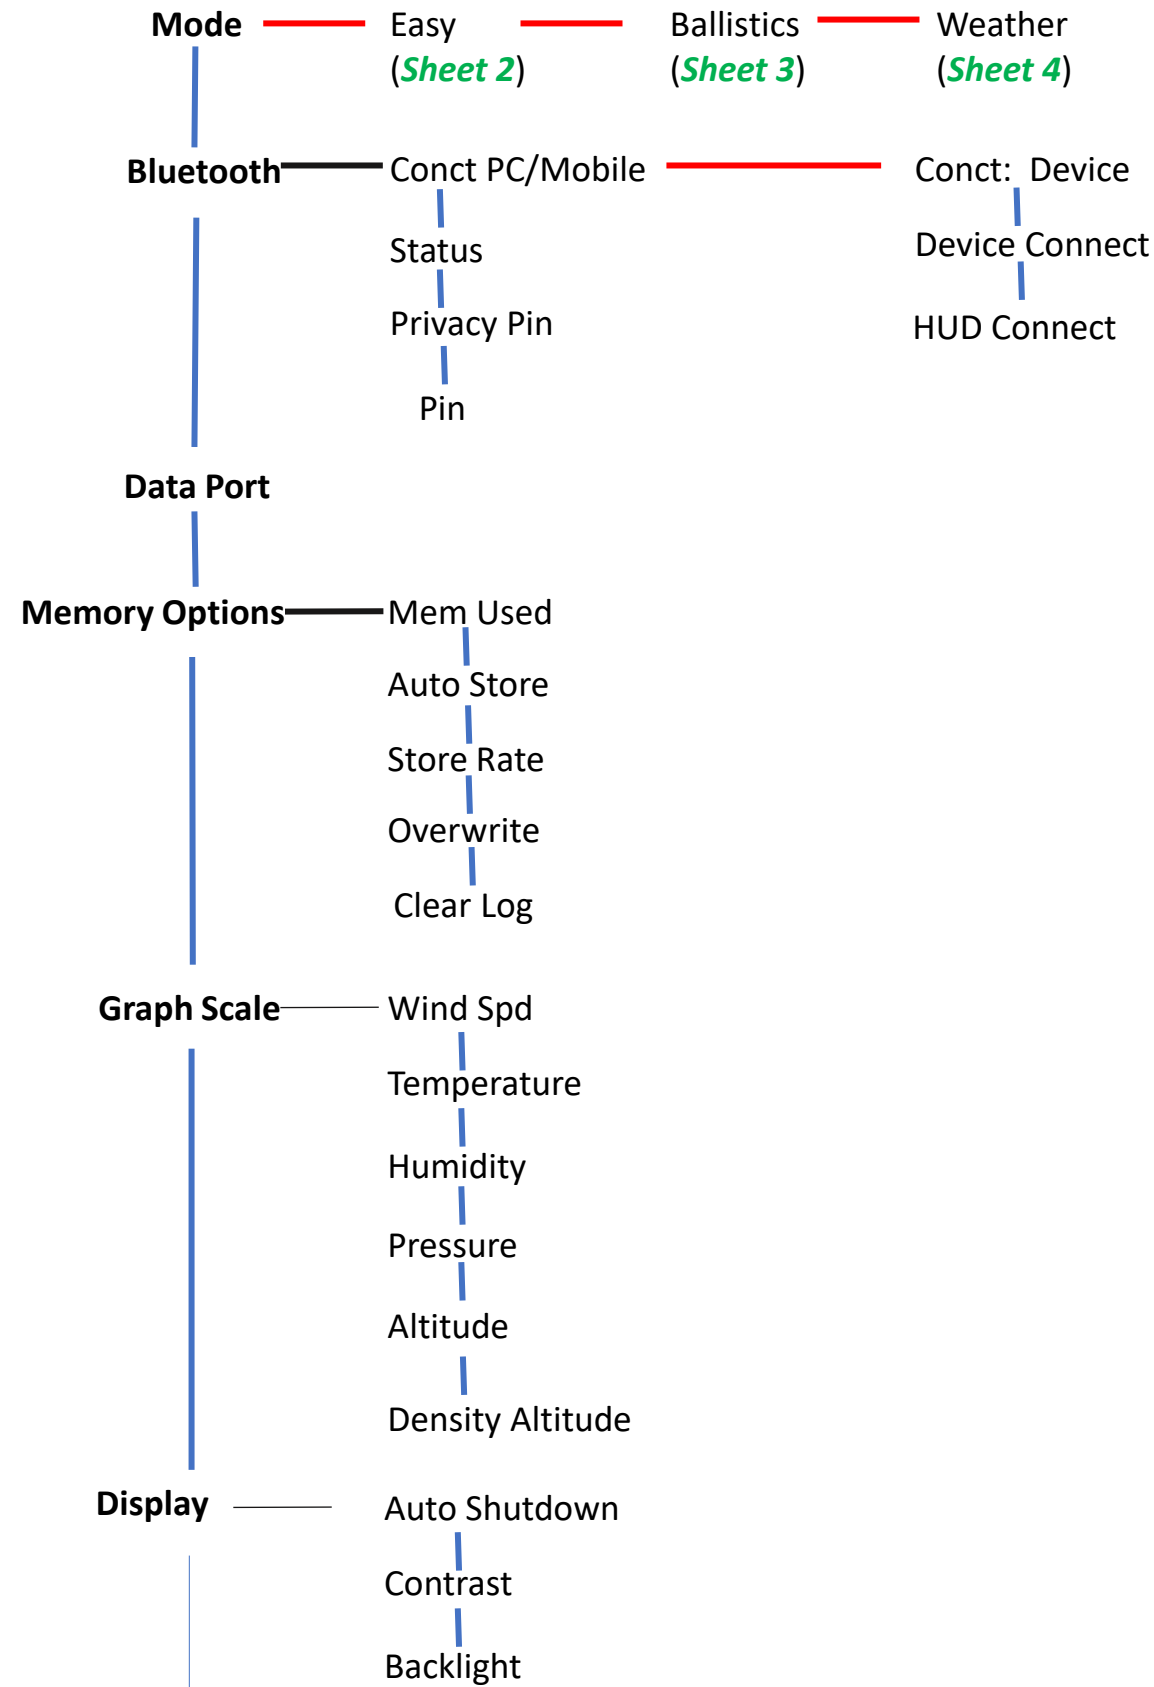

5700 Elite Button Diagram (As of 1.49 firmware)

Blue Line: Up or Down Arrow
 Red Line: Left or Right Arrow
 Black Line: Select Button

Main Menu (Pressing Gear button)

System

About

Easy Mode (Sheet 2)

Easy mode is not found on non-LiNK models and 5700X models.

Blue Line: Up or Down Arrow
Red Line: Left or Right Arrow
Black Line: Select Button

Ballistics Mode (Sheet 3)

Blue Line: Up or Down Arrow
 Red Line: Left or Right Arrow
 Black Line: Select Button

Weather Mode (Sheet 4)

Blue Line: Up or Down Arrow
Red Line: Left or Right Arrow
Black Line: Select Button

All actions on this page are circular, meaning when you reach end of the list, it will circle back to initial menu item

Min/Max /Avg
Data Log
Graph

Dew Point
(real-time)

Min/Max /Avg
Data Log
Graph

Wet Bulb
(real-time)

Min/Max /Avg
Data Log
Graph

Station Pressure
(real-time)

Min/Max /Avg
Data Log
Graph

Baro Pressure
(real-time)