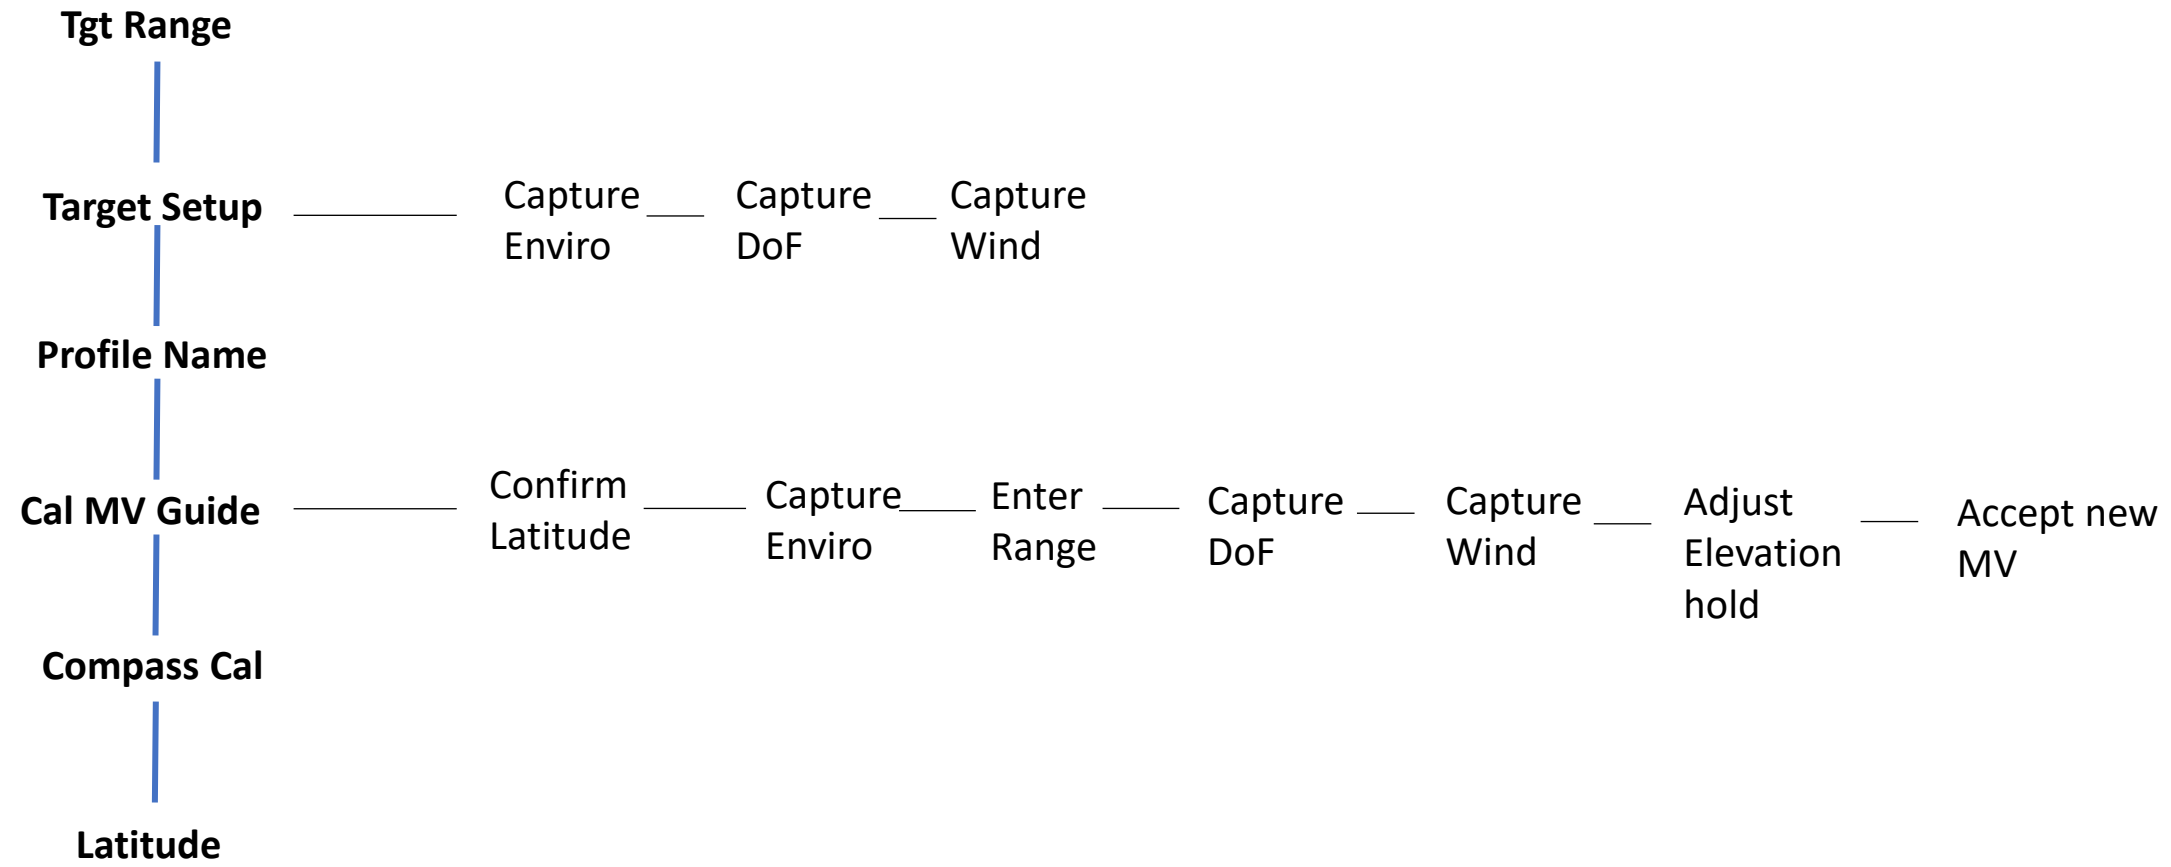

5700 Elite Button Diagram (As of 1.49 firmware)

Blue Line: Up or Down Arrow
 Red Line: Left or Right Arrow
 Black Line: Select Button

Main Menu (Pressing Gear button)

System

About

Easy Mode (Sheet 2)

Easy mode is not found on non-LiNK models and 5700X models.

Blue Line: Up or Down Arrow
Red Line: Left or Right Arrow
Black Line: Select Button

Ballistics Mode (Sheet 3)

Blue Line: Up or Down Arrow
 Red Line: Left or Right Arrow
 Black Line: Select Button

Weather Mode (Sheet 4)

Blue Line: Up or Down Arrow
Red Line: Left or Right Arrow
Black Line: Select Button

All actions on this page are circular, meaning when you reach end of the list, it will circle back to initial menu item

Min/Max /Avg
Data Log
Graph

Dew Point
(real-time)

Min/Max /Avg
Data Log
Graph

Wet Bulb
(real-time)

Min/Max /Avg
Data Log
Graph

Station Pressure
(real-time)

Min/Max /Avg
Data Log
Graph

Baro Pressure
(real-time)