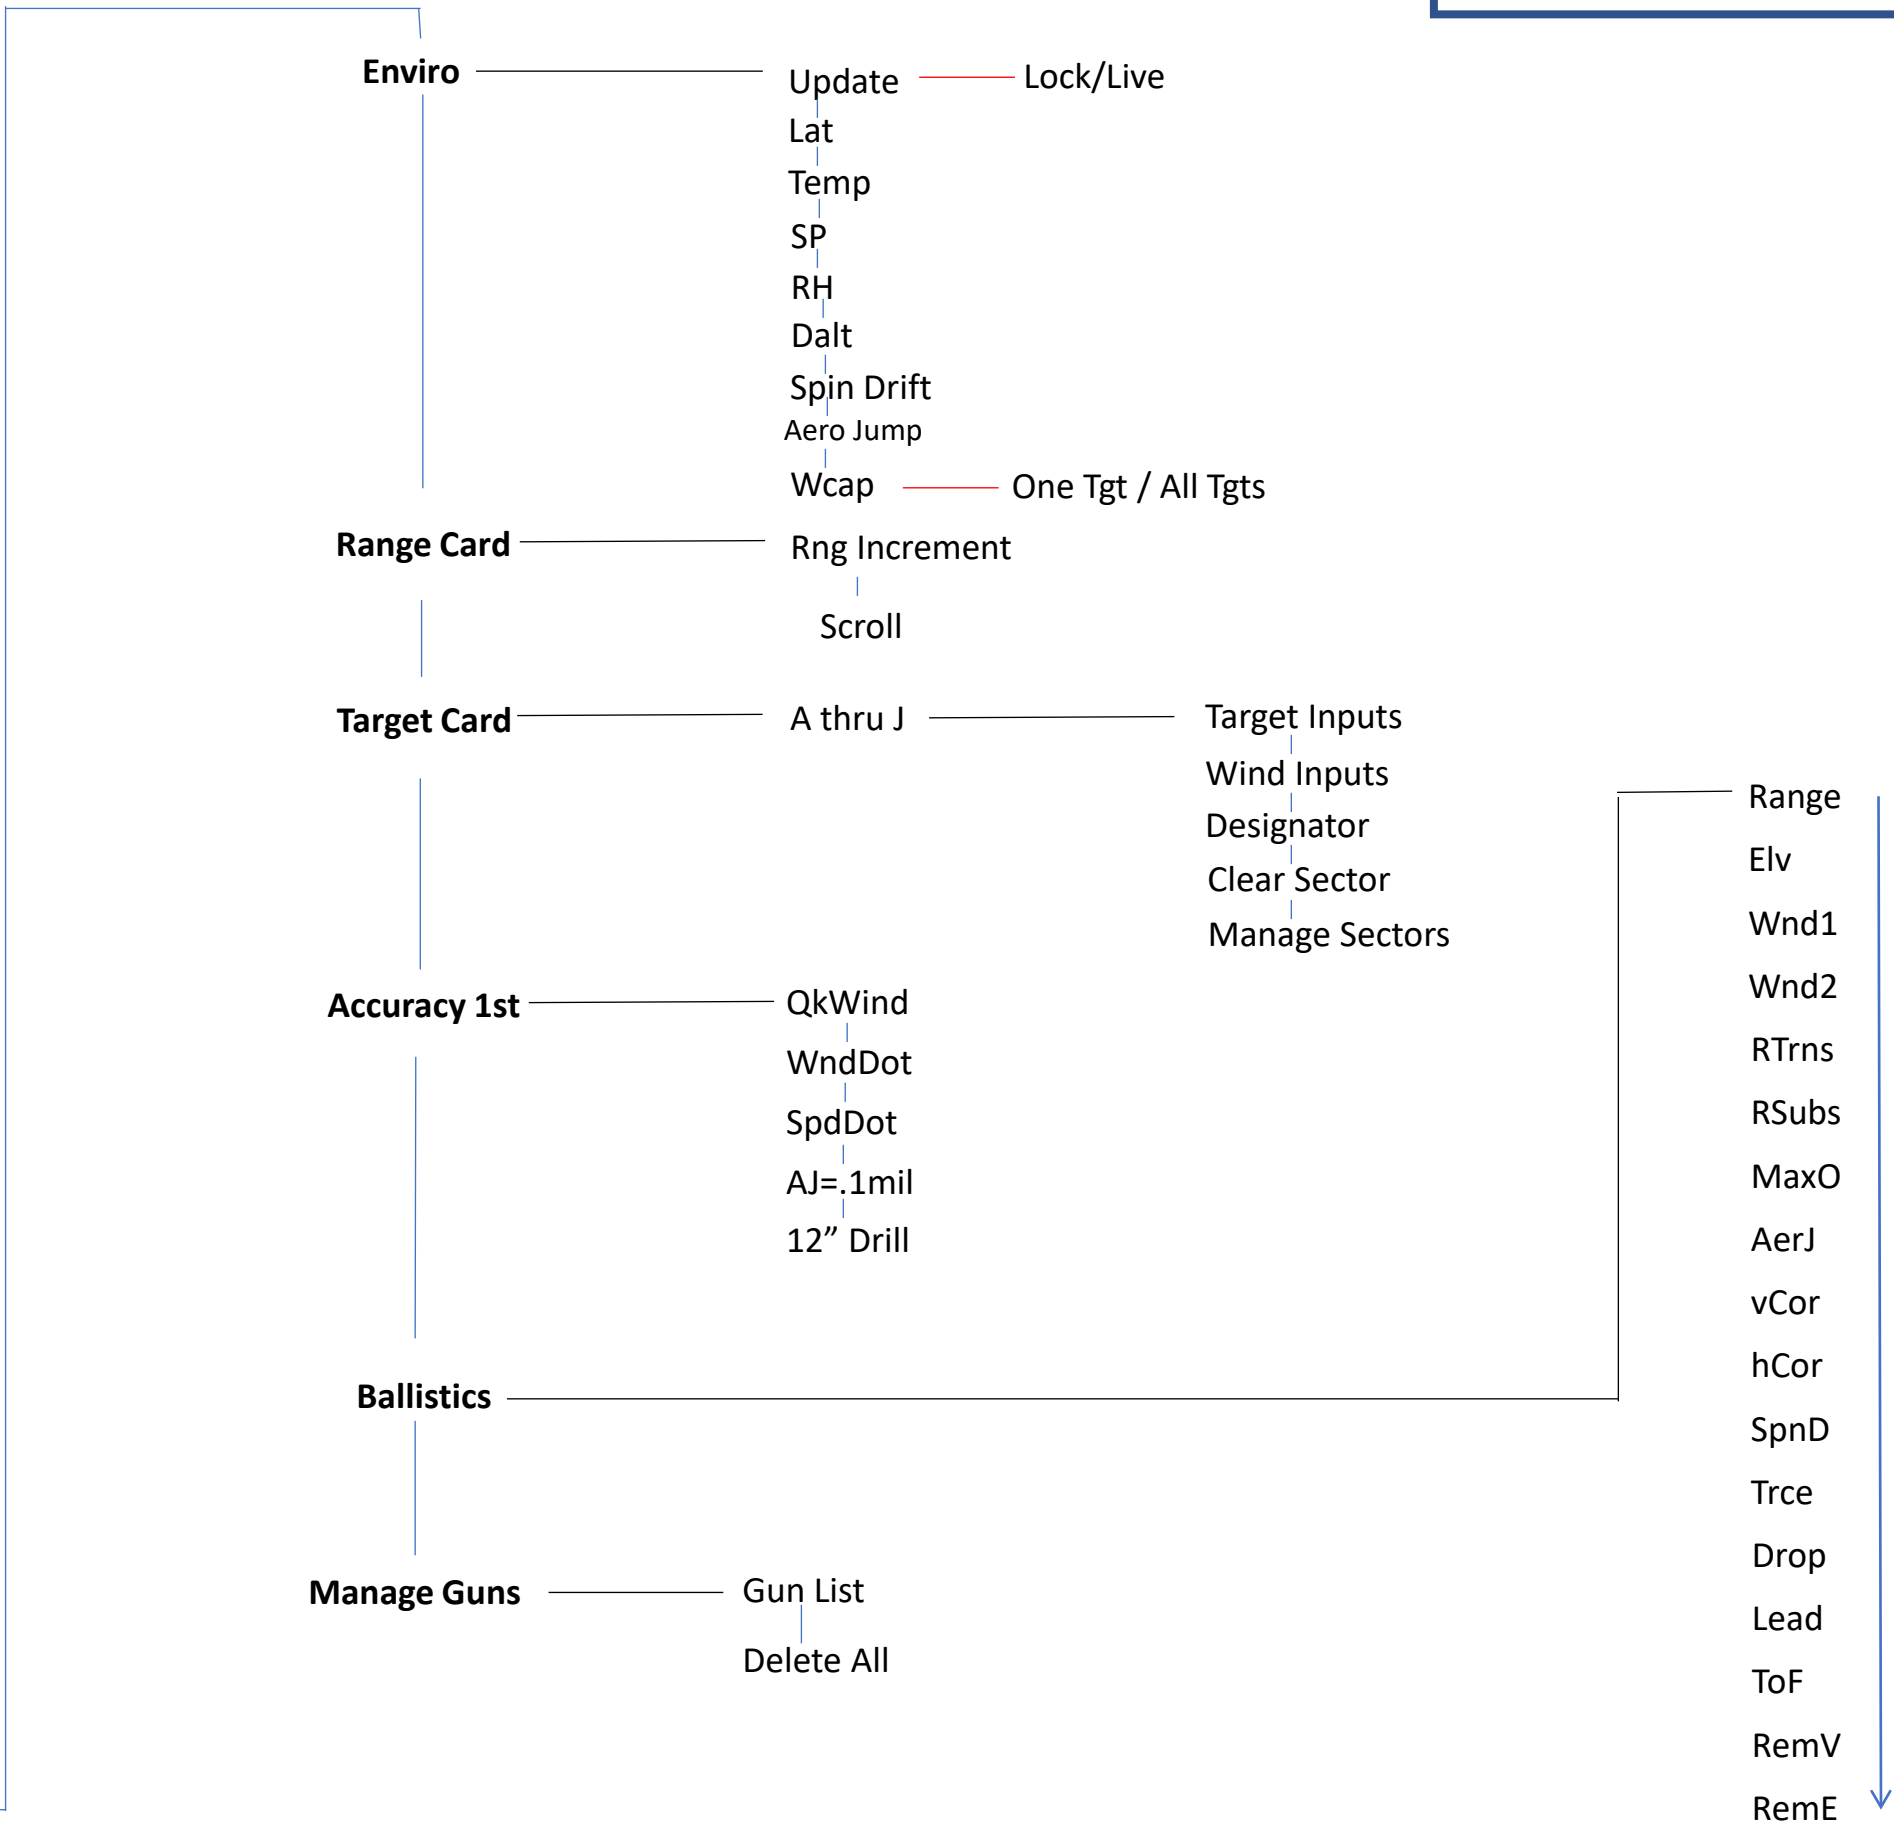

Ballistics Mode (Sheet 3)

Blue Line: Up or Down Arrow
Red Line: Left or Right Arrow
Black Line: Select Button