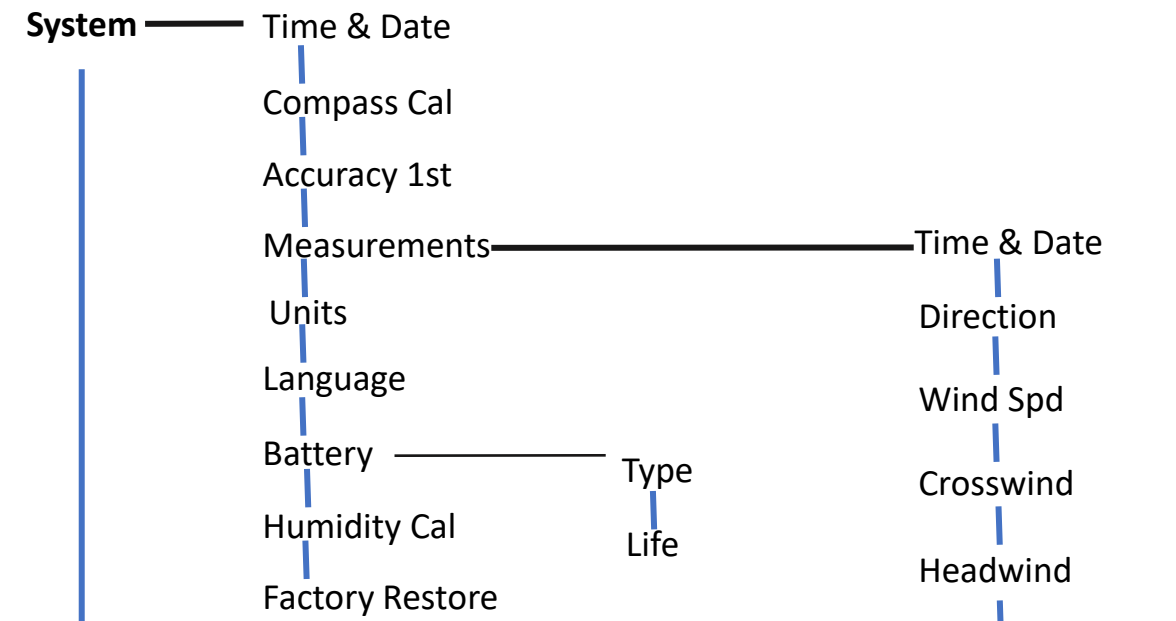

5700 Elite Button Diagram (As of 1.49 firmware)

Blue Line: Up or Down Arrow
 Red Line: Left or Right Arrow
 Black Line: Select Button

Main Menu (Pressing Gear button)

System

About

Easy Mode (Sheet 2)

Easy mode is not found on non-LiNK models and 5700X models.

Blue Line: Up or Down Arrow
Red Line: Left or Right Arrow
Black Line: Select Button

Ballistics Mode (Sheet 3)

Blue Line: Up or Down Arrow
 Red Line: Left or Right Arrow
 Black Line: Select Button

Weather Mode (Sheet 4)

Blue Line: Up or Down Arrow
Red Line: Left or Right Arrow
Black Line: Select Button

All actions on this page are circular, meaning when you reach end of the list, it will circle back to initial menu item

Min/Max /Avg
Data Log
Graph

Dew Point
(real-time)

Min/Max /Avg
Data Log
Graph

Wet Bulb
(real-time)

Min/Max /Avg
Data Log
Graph

Station Pressure
(real-time)

Min/Max /Avg
Data Log
Graph

Baro Pressure
(real-time)