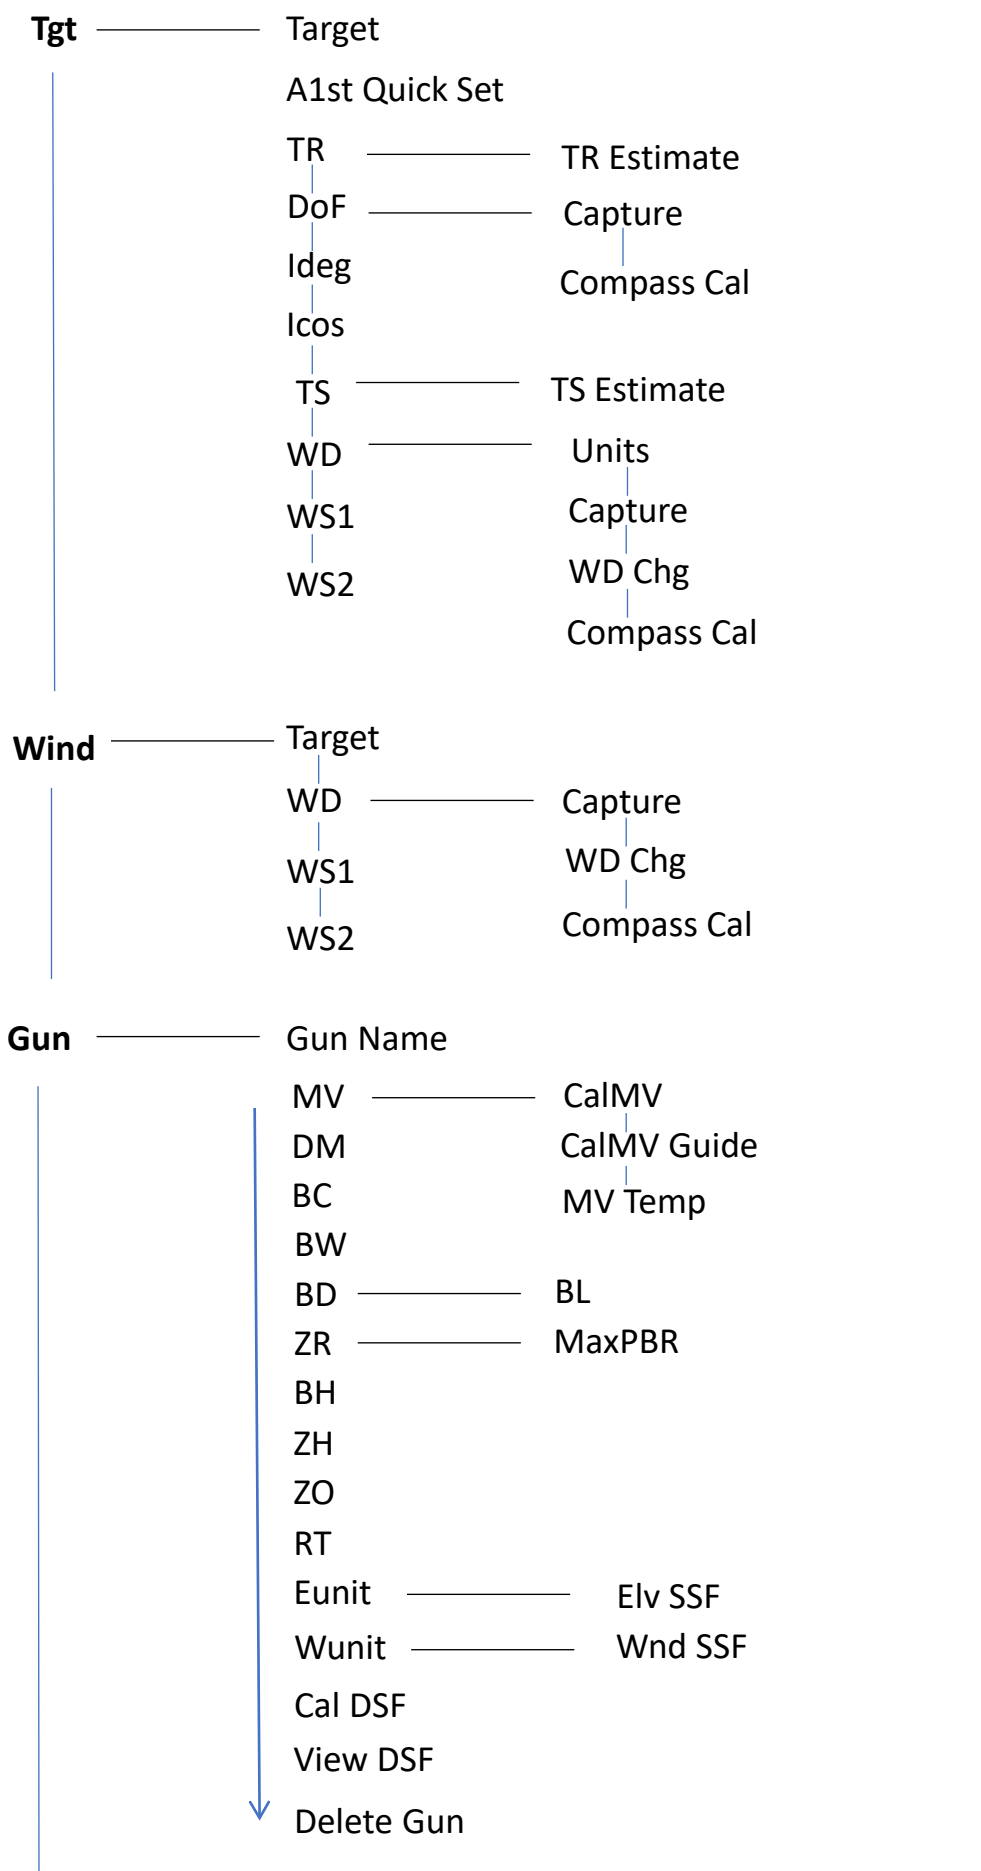

5700 Elite Button Diagram (As of 1.49 firmware)

Blue Line: Up or Down Arrow
 Red Line: Left or Right Arrow
 Black Line: Select Button

Main Menu (Pressing Gear button)

System

About

Easy Mode (Sheet 2)

Easy mode is not found on non-LiNK models and 5700X models.

Blue Line: Up or Down Arrow
Red Line: Left or Right Arrow
Black Line: Select Button

Ballistics Mode (Sheet 3)

Blue Line: Up or Down Arrow
 Red Line: Left or Right Arrow
 Black Line: Select Button

Weather Mode (Sheet 4)

Blue Line: Up or Down Arrow
Red Line: Left or Right Arrow
Black Line: Select Button

All actions on this page are circular, meaning when you reach end of the list, it will circle back to initial menu item

Min/Max /Avg
Data Log
Graph

Dew Point
(real-time)

Min/Max /Avg
Data Log
Graph

Wet Bulb
(real-time)

Min/Max /Avg
Data Log
Graph

Station Pressure
(real-time)

Min/Max /Avg
Data Log
Graph

Baro Pressure
(real-time)