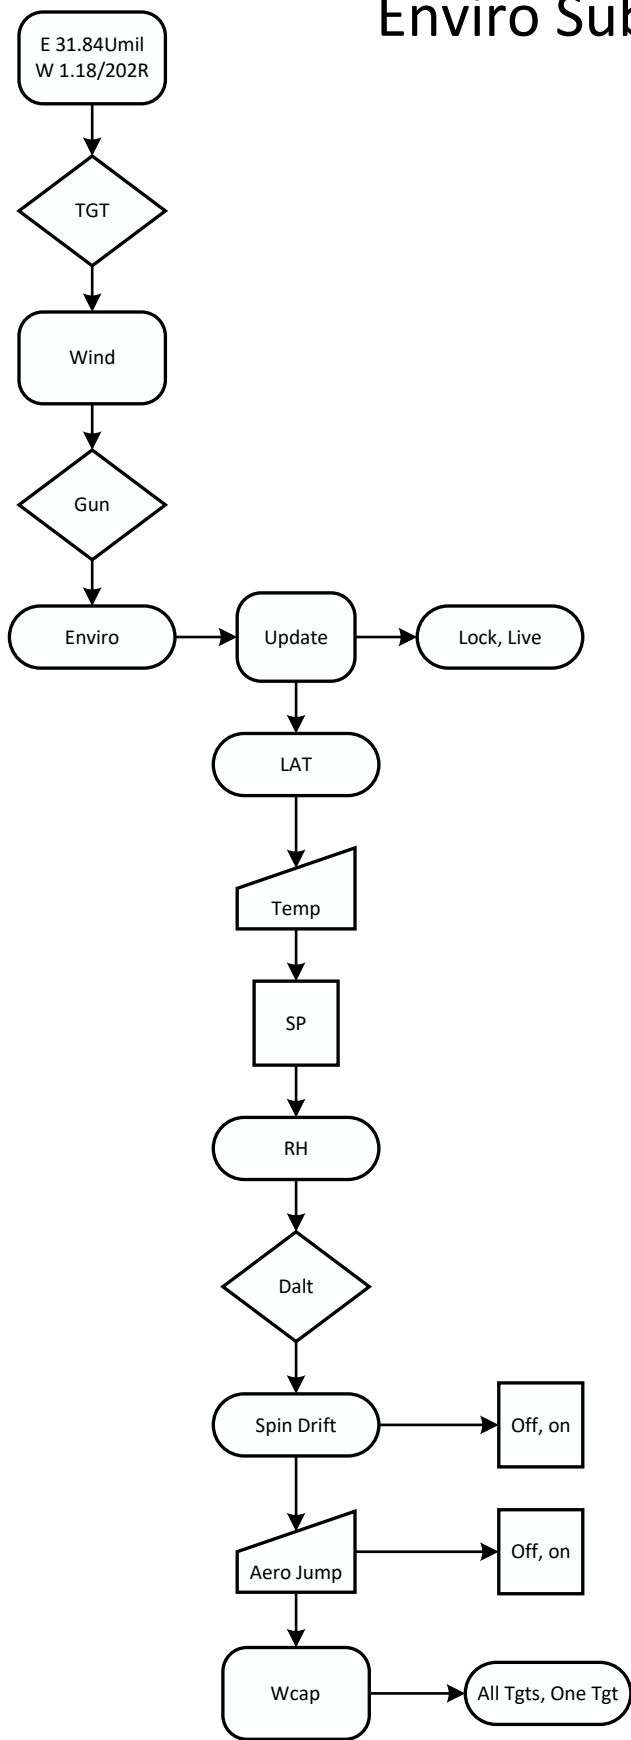

Reference Guide Kestrel 5700

How Do I Find:

Please Note: A1st Quick Set will be missing if Accuracy 1st is turned off

Ballistics Side

- Set up a **Range Card** – TGT (↓) Wind (↓) Gun (↓) Enviro (↓) Range Card
- Set up a **Target Card** - TGT (↓) Wind (↓) Gun (↓) Enviro (↓) Range Card (↓)Target Card
- **Direction of Fire** – TGT (Enter) Target A (↓) A1st Quick Set (↓) TR (↓) DOF (Enter)
- **Accuracy 1st** – Mode (↓) Ballistics (↓) BlueTooth (↓) Data Port (↓) Memory Options (↓) Graph Scale (↓) Display (↓) System (Enter) Time & Date (↓) Compass Cal (↓) Accuracy 1st (→) on, off
- **Recalibrate My Compass** – Mode (↓) Ballistics (↓) BlueTooth (↓) Data Port (↓) Memory Options (↓) Graph Scale (↓) Display (↓) System (Enter) Time & Date (↓) Compass Cal (Enter)
- **DoF** - TGT (Enter)Target A (↓) TR (↓) DoF
- **Target Range Estimator** – TGT (↓) Target A (↓) A1st Quick Set (↓) TR (Enter)Unites (↓) Estimate – Enter size of target and Image
- **Target Speed Estimator** – TGT (↓) Target A (↓) A1st Quick Set (↓) TR (↓) DOF (↓) |deg (↓) |cos (↓) TS (Enter)TS Estimate – Enter range and movement
- **Wind Speed 1** – TGT (↓) Target A (↓) A1st Quick Set (↓) TR (↓) DOF (↓) |deg (↓) |cos (↓) TS (↓) WD (↓) WS1
- **Wind Direction** – TGT (↓) Wind (Enter) Target A (↓) WD (Enter)Wind Direction
- **Change MV from fps to m/s** - TGT (↓) Wind (↓) Gun (Enter) MV (Enter) Units (→) fps, m/s
- Access **Cal MV** - TGT (↓) Wind (↓) Gun (↓) MV (Enter) Units (↓) Cal MV (Enter)
- **Drag Model** - TGT (↓) Wind (↓) Gun (Enter) MV (↓) DM (Enter)
- **Ballistic Coefficient** - (↓) Wind (↓) Gun (Enter) MV (↓) DM (↓) BC (Enter)
- **Zero Range** - TGT (↓) Wind (↓) Gun (Enter) MV (↓) DM (↓) BC (↓) BW (↓) BD (↓) ZR (Enter)
- **Max PBR** - TGT (↓) Wind (↓) Gun (Enter) MV (↓) DM (↓) BC (↓) BW (↓) BD (↓) ZR (Enter) Zero Range (↓) Units (↓) Max PBR

Home Page Layout

Kestrel 5700 Elite
Software Ver. 1.49

Target Submenu

Wind Submenu

Gun Submenu

Enviro Submenu

k # Submenu

Accuracy 1st Submenu