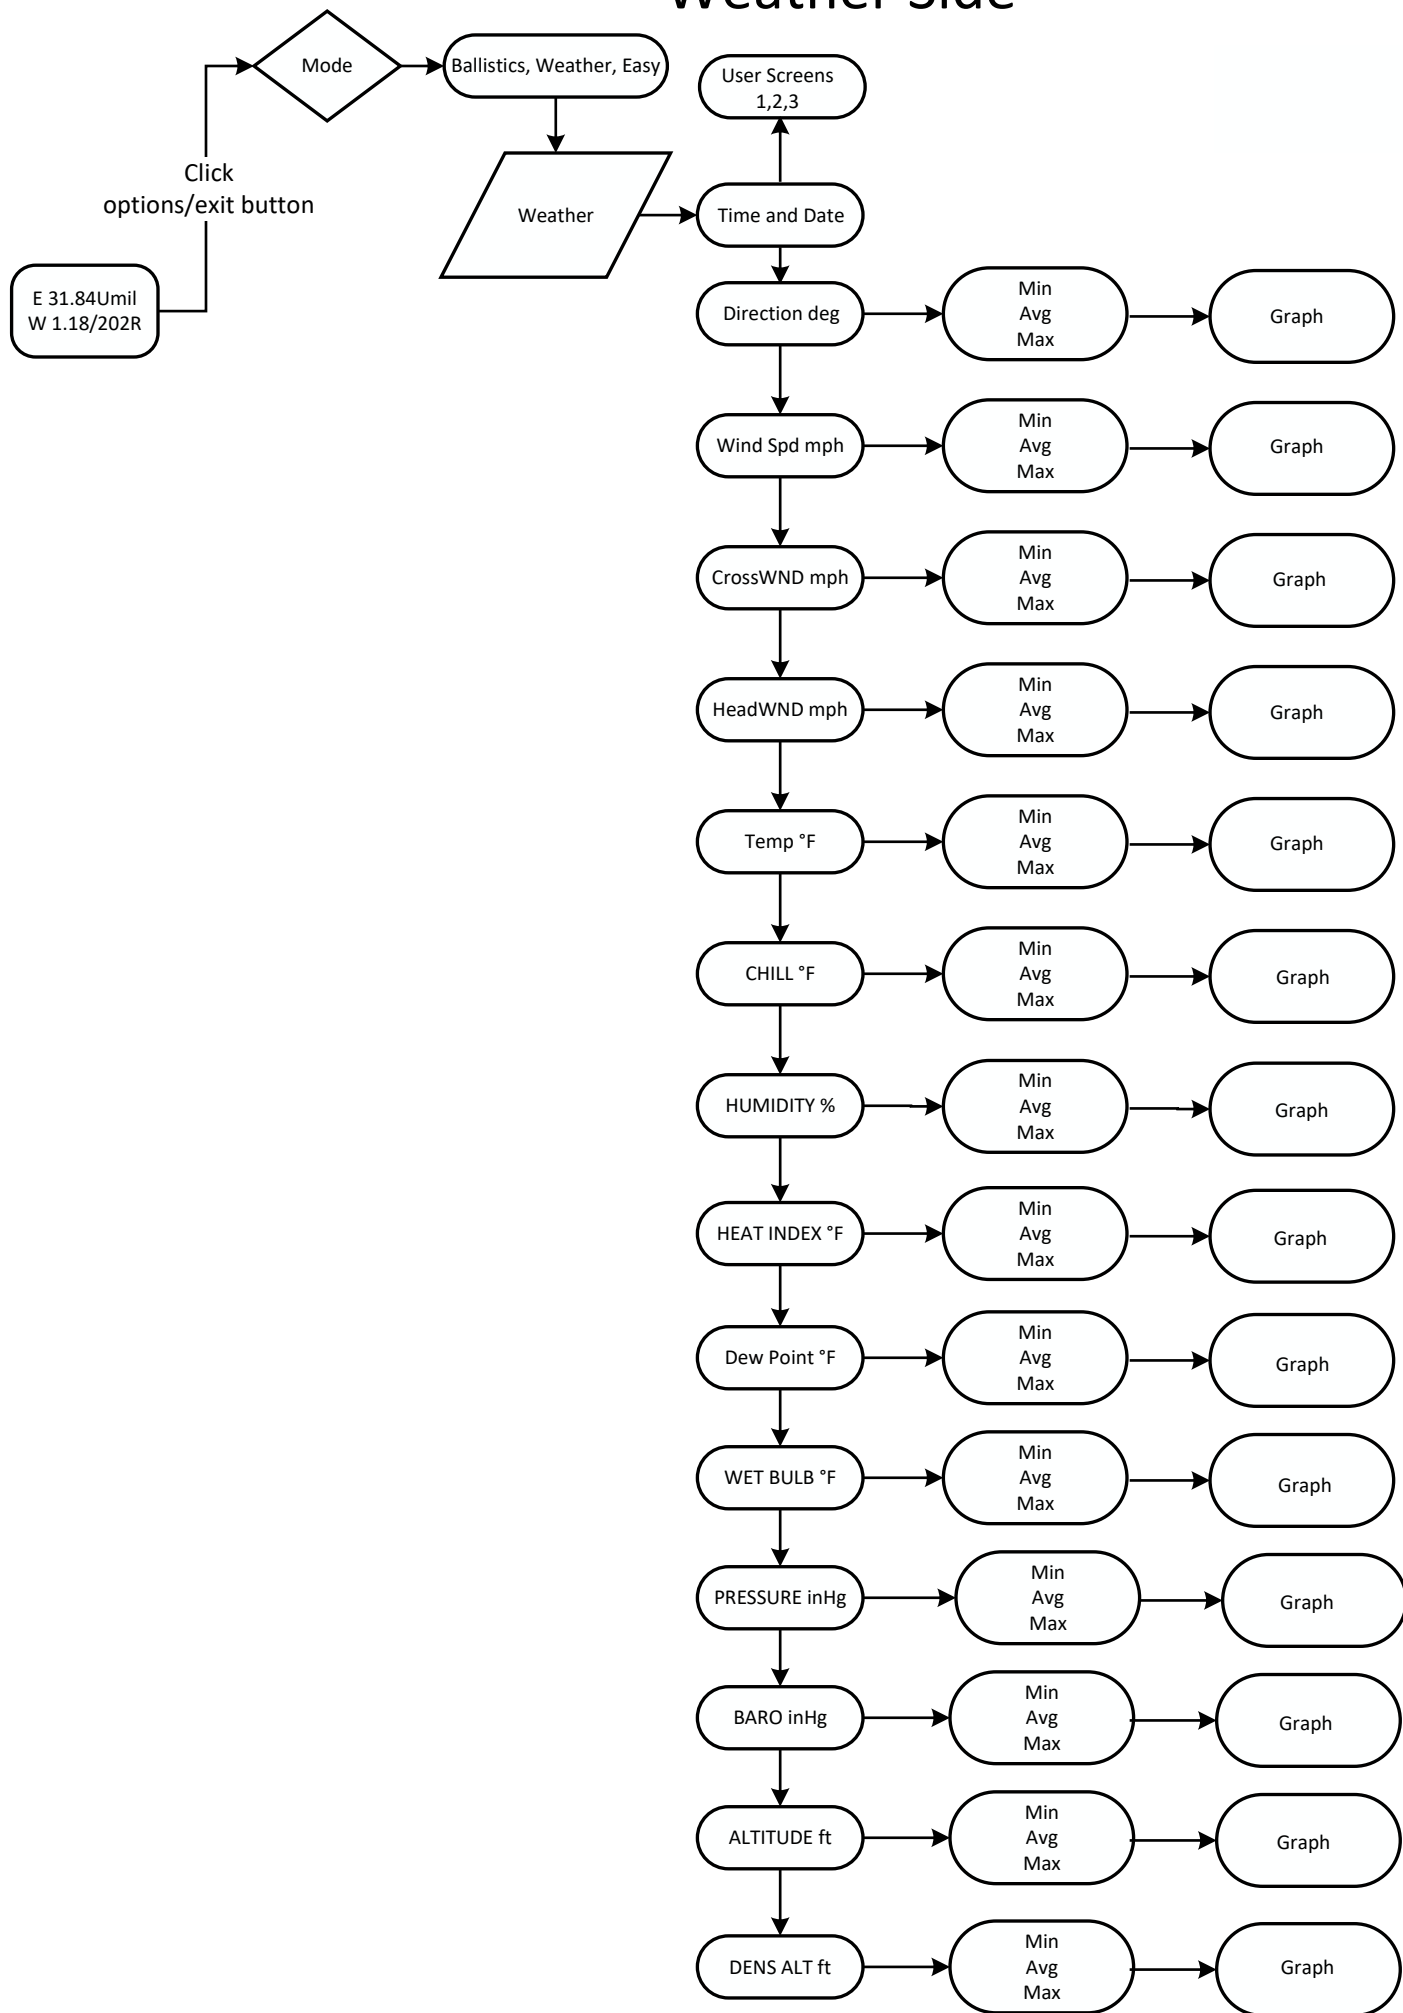

Weather Side