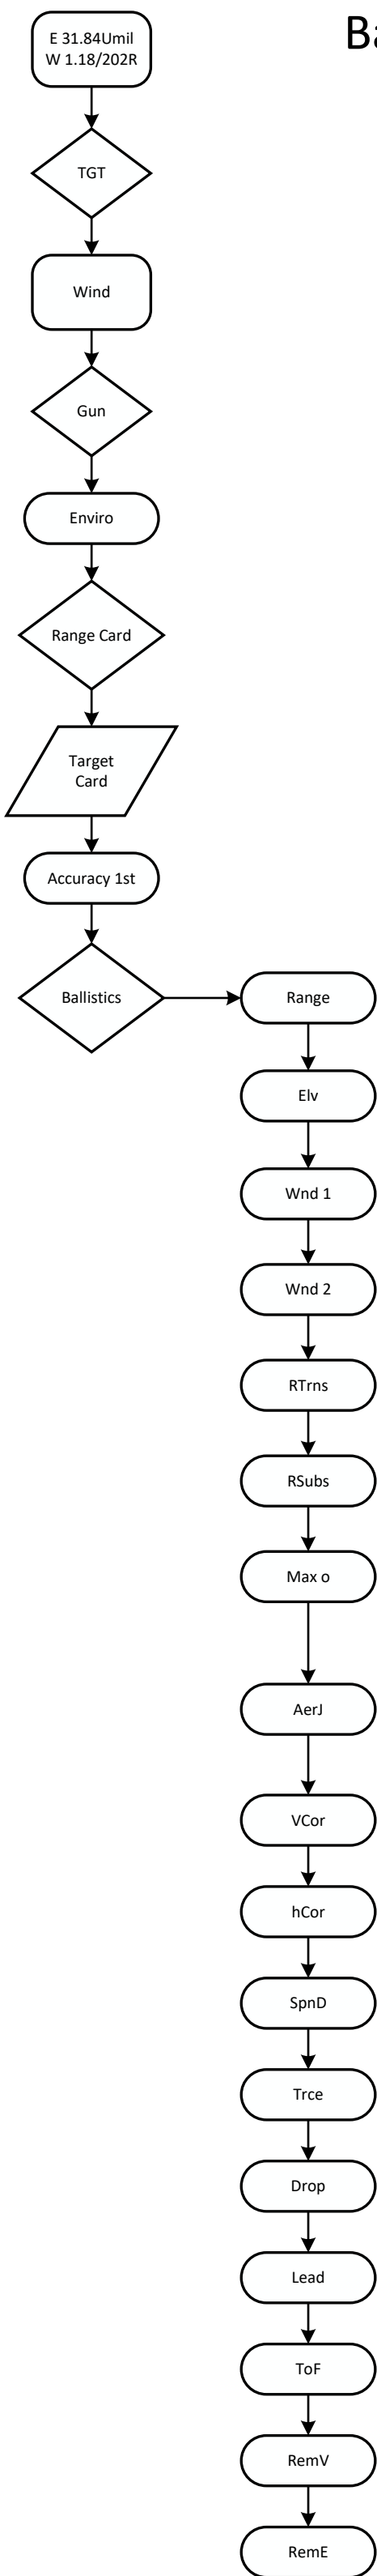

Ballistics Submenu