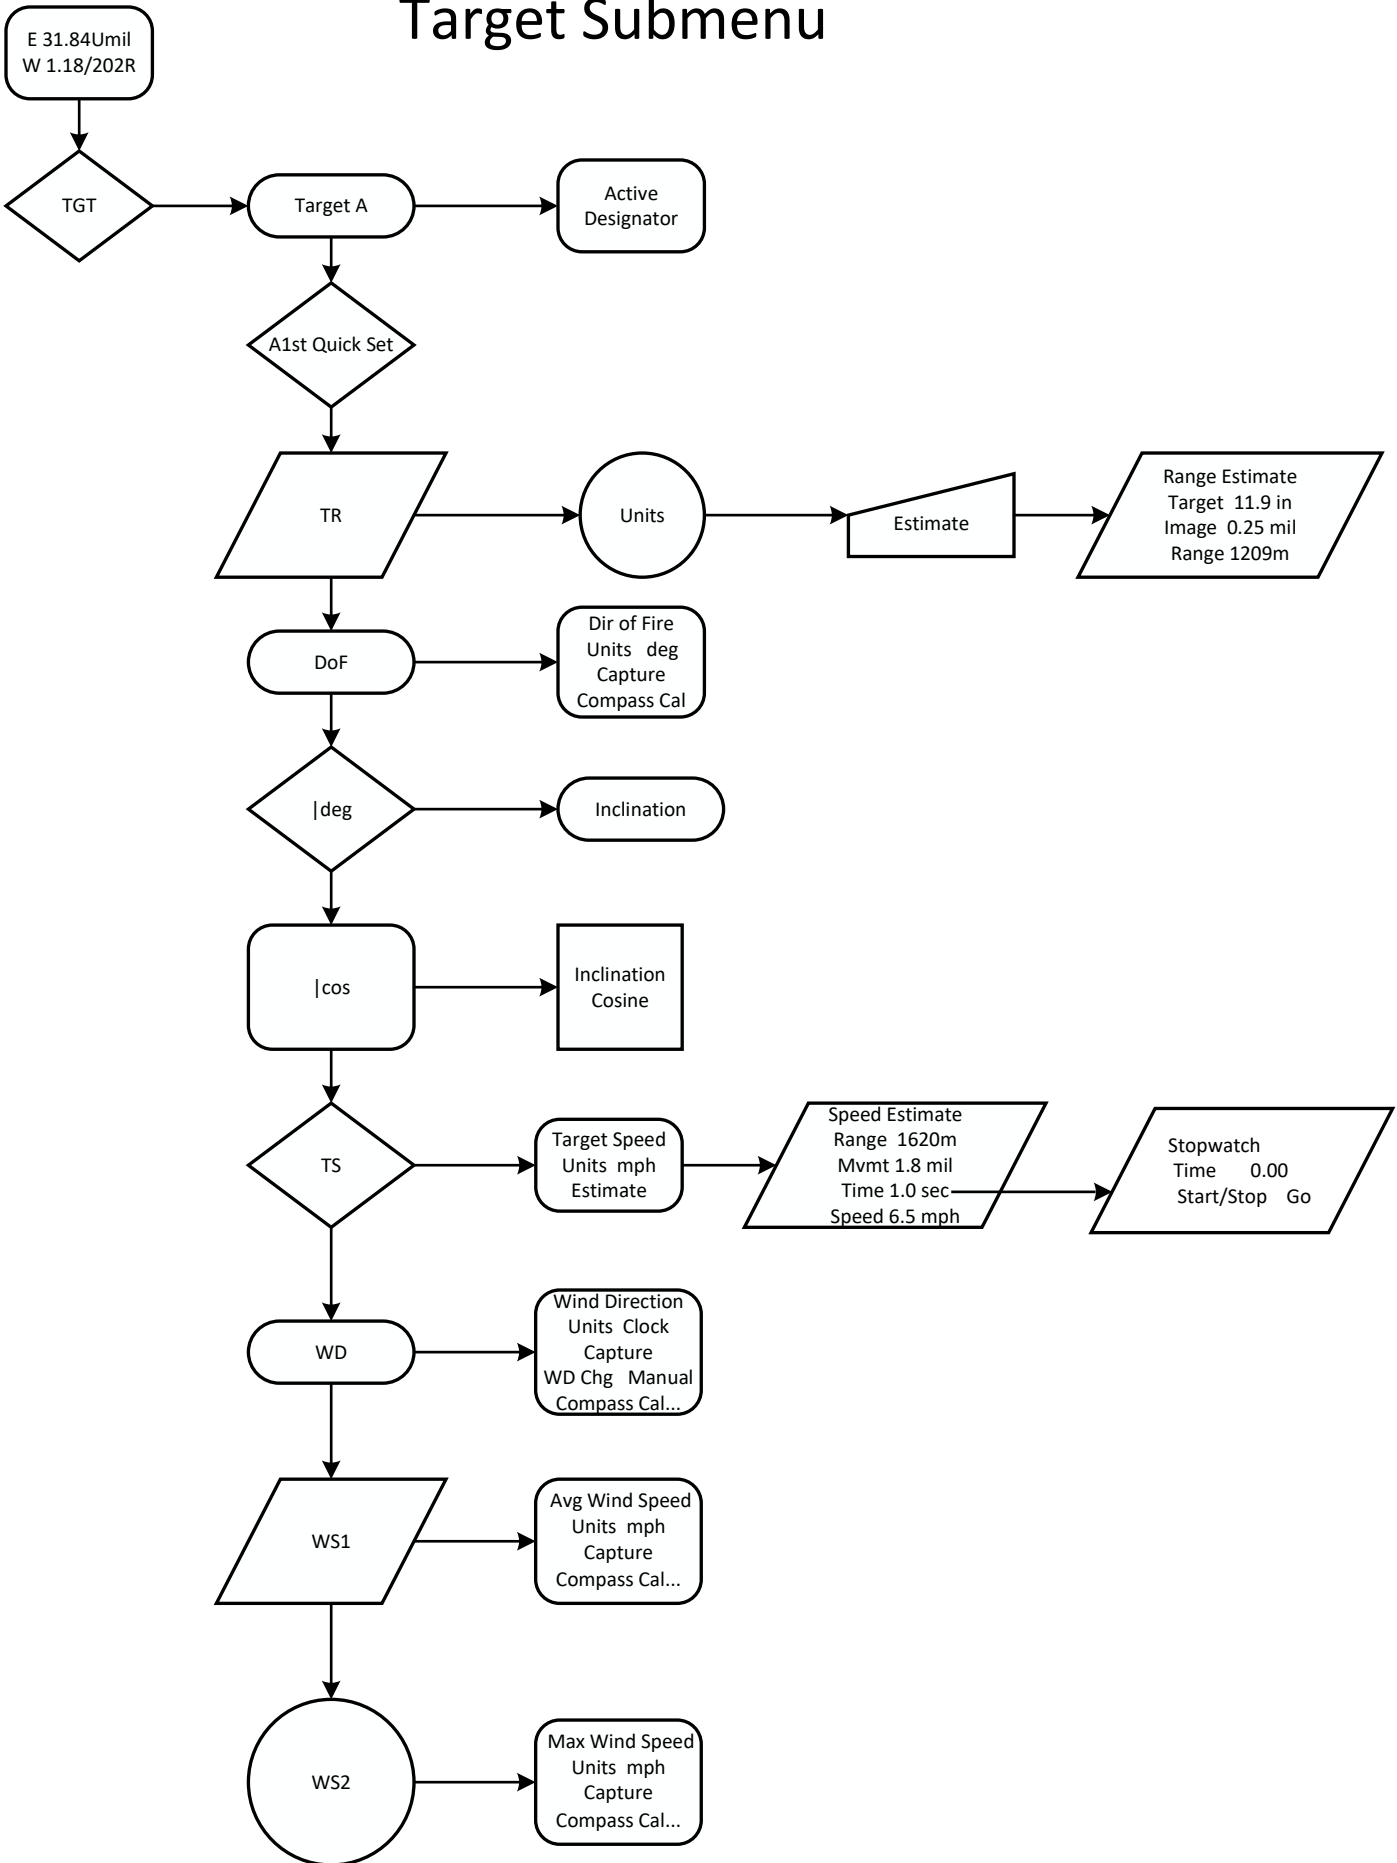

- **Dens Alt** – Mode (→) Weather (Enter) Direction deg (↓) Wind Spd (↓) CrossWnd (↓) HeadWND (↓) Temp (↓) CHILL (↓) HUMIDITY% (↓) Dew Point (↓) Wet Bulb (↓) Pressure inHG (↓) BARO inHg – Altitude (↓) Dens ALT

How Do I Find:

System Settings

- **BlueTooth** – Mode (↓) Ballistics, Weather, Easy (↓) Bluetooth
- **Data Port** – Mode (↓) Ballistics, Weather, Easy (↓) Bluetooth (↓) Data Port
- **Memory Options** – Mode (↓) Ballistics, Weather, Easy (↓) Bluetooth (↓) Data Port (↓) Memory Options
- **Graph Scale** – Mode (↓) Ballistics, Weather, Easy (↓) Bluetooth (↓) Data Port (↓) Memory Options
- **Auto Shtdown** – Mode (↓) Ballistics, Weather, Easy (↓) Bluetooth (↓) Data Port (↓) Memory Options (↓) Graph Scale (↓) Display (→) Auto Shtdwn
- **Contrast** – Mode (↓) Ballistics, Weather, Easy (↓) Bluetooth (↓) Data Port (↓) Memory Options – Graph Scale (↓) Display (→) Auto Shtdwn (↓) Contrast
- **BackLight** – Mode (↓) Ballistics, Weather, Easy (↓) Bluetooth (↓) Data Port (↓) Memory Options (↓) Graph Scale (↓) Display (→) Auto Shtdwn (↓) Contrast (↓) Back Light
- **Time & Date** – Mode (↓) Ballistics, Weather, Easy (↓) Bluetooth (↓) Data Port (↓) Memory Options (↓) Graph Scale (↓) System (→) Time & Date
- **Measurements** – Mode (↓) Ballistics, Weather, Easy (↓) Bluetooth (↓) Data Port (↓) Memory Options (↓) Graph Scale (↓) System (→) Time & Date (↓) Compass Cal (↓) Accuracy 1st (↓) Measurement
- **Global Units** – Mode (↓) Ballistics, Weather, Easy (↓) Bluetooth (↓) Data Port (↓) Memory Options (↓) Graph Scale (↓) System (→) Time & Date (↓) Compass Cal (↓) Accuracy 1st (↓) Measurement (↓) Units (→) Global (→) Global Units

Home Page Layout

Kestrel 5700 Elite
Software Ver. 1.49

Target Submenu

Wind Submenu

Gun Submenu

Enviro Submenu

k # Submenu

Accuracy 1st Submenu