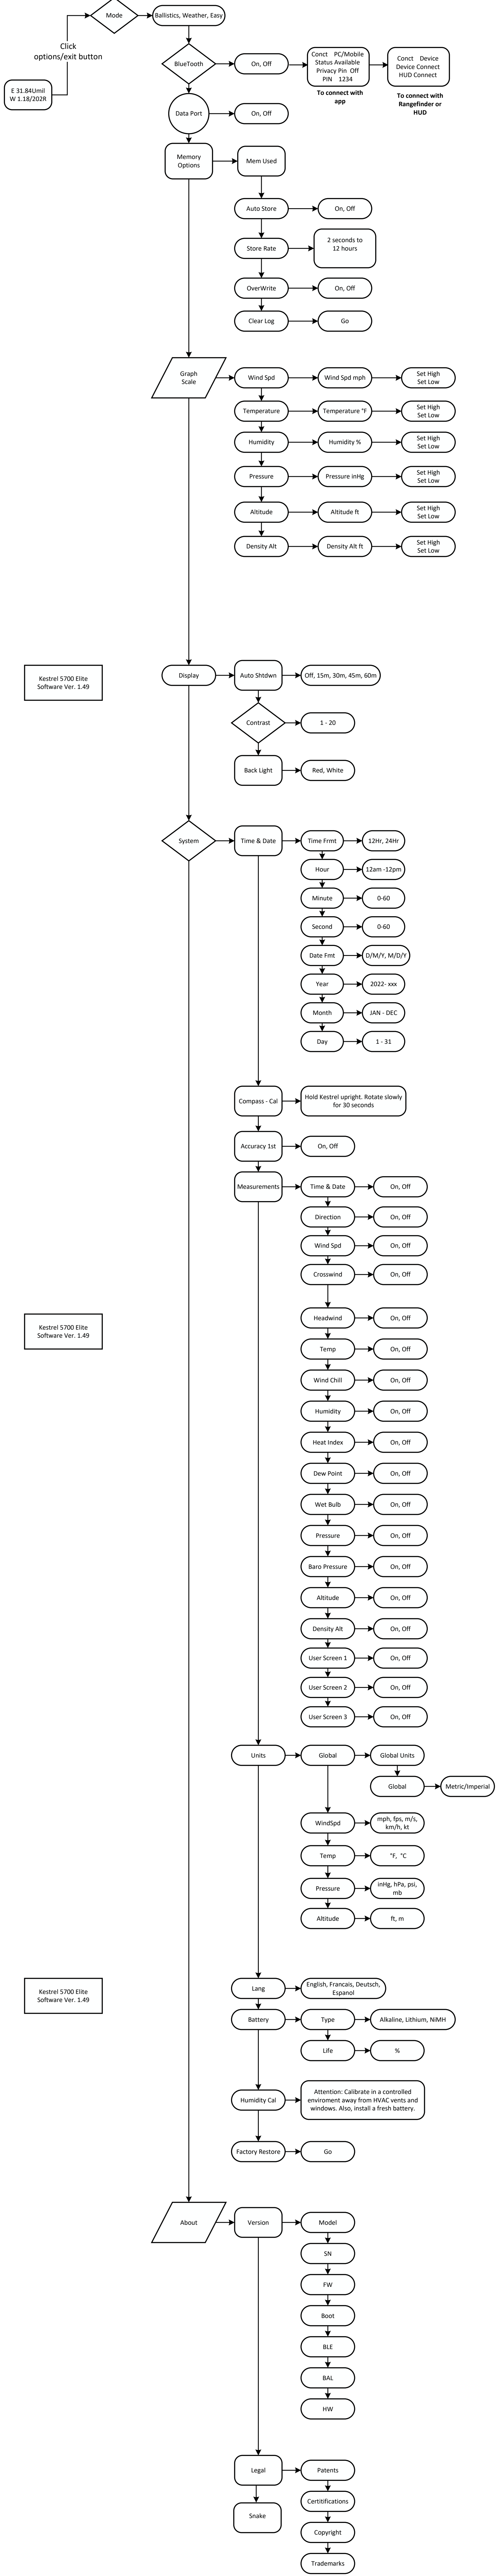

Main Menu

Kestrel 5700 Elite
Software Ver. 1.49

Kestrel 5700 Elite
Software Ver. 1.49

Kestrel 5700 Elite
Software Ver. 1.49