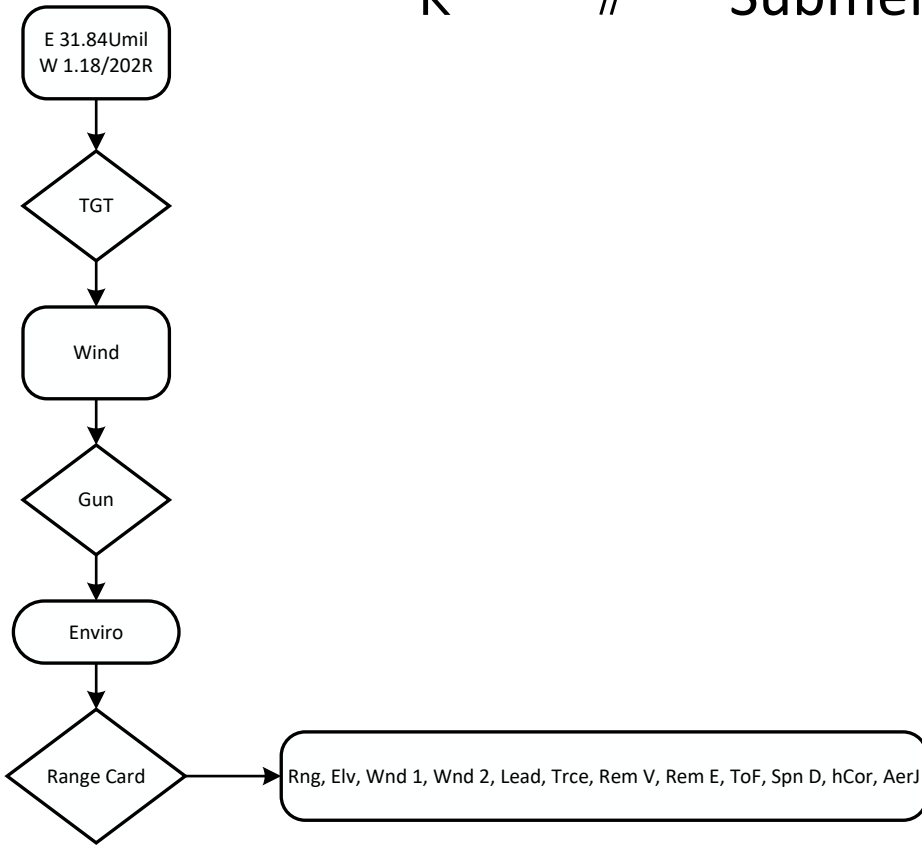

Home Page Layout

Kestrel 5700 Elite
Software Ver. 1.49

Target Submenu

Wind Submenu

Gun Submenu

Enviro Submenu

k # Submenu

Accuracy 1st Submenu

Ballistics Submenu

Manage Guns Submenu

Weather Side

Main Menu

Kestrel 5700 Elite
Software Ver. 1.49

Kestrel 5700 Elite
Software Ver. 1.49

Kestrel 5700 Elite
Software Ver. 1.49