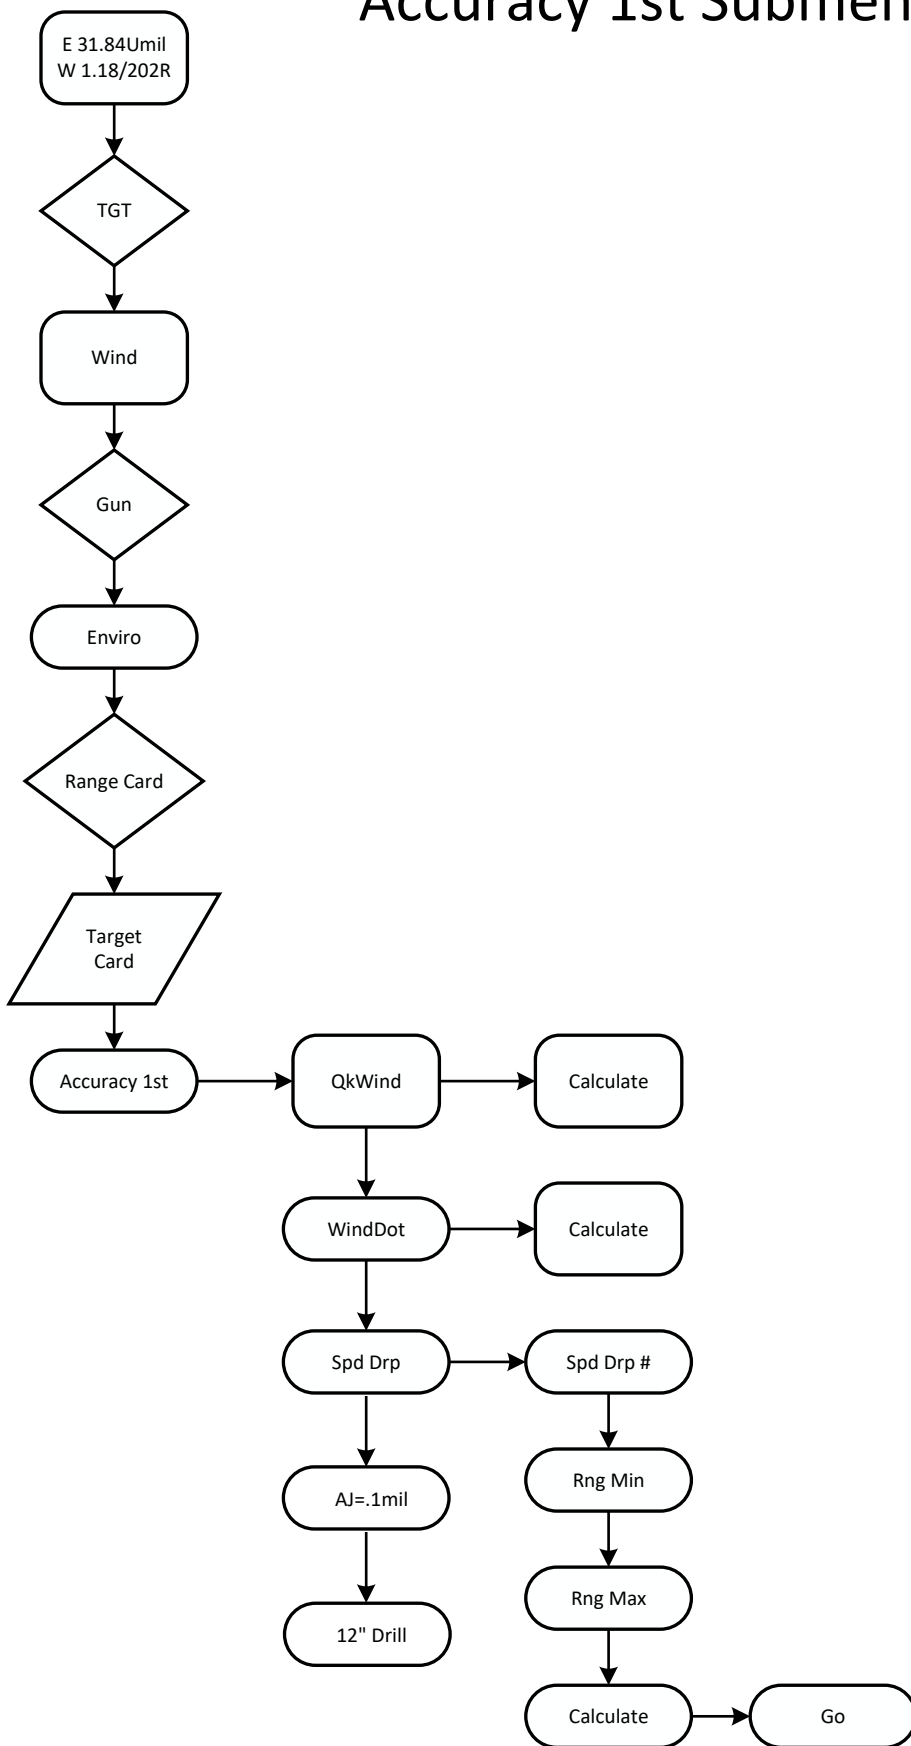

How Do I Find:

Weather Side

- **Wind Speed** – Mode (→) Weather (Enter) Direction deg (↓) Wind Spd
- **Cross Wind** – Mode (→) Weather (Enter) Direction deg (↓) Wind Spd (↓) CrossWnd
- **Head Wind** – Mode (→) Weather (Enter) Direction deg (↓) Wind Spd (↓) CrossWnd (↓) HeadWND
- **Temp** – Mode (→) Weather (Enter) Direction deg (↓) Wind Spd (↓) CrossWnd (↓) HeadWND (↓) Temp
- **CHILL** – Mode (→) Weather (Enter) Direction deg (↓) Wind Spd (↓) CrossWnd (↓) HeadWND (↓) Temp (↓) CHILL
- **Humidity %** – Mode (→) Weather (Enter) Direction deg (↓) Wind Spd (↓) CrossWnd (↓) HeadWND (↓) Temp (↓) CHILL (↓) HUMIDITY%
- **Heat index** – Mode (→) Weather (Enter) Direction deg (↓) Wind Spd (↓) CrossWnd (↓) HeadWND (↓) Temp (↓) CHILL (↓) HUMIDITY% (↓) Heat Index
- **Dew Point** – Mode (→) Weather (Enter) Direction deg (↓) Wind Spd (↓) CrossWnd (↓) HeadWND (↓) Temp (↓) CHILL (↓) HUMIDITY% (↓) Dew Point
- **Pressure inHG** – Mode (→) Weather (Enter) Direction deg (↓) Wind Spd (↓) CrossWnd (↓) HeadWND (↓) Temp (↓) CHILL (↓) HUMIDITY% (↓) Dew Point (↓) Wet Bulb (↓) Pressure inHG
- **BARO inHG** – Mode (→) Weather (Enter) Direction deg (↓) Wind Spd (↓) CrossWnd (↓) HeadWND (↓) Temp (↓) CHILL (↓) HUMIDITY% (↓) Dew Point (↓) Wet Bulb (↓) Pressure inHG (↓) BARO inHg
- **Altitude** – Mode (→) Weather (Enter) Direction deg (↓) Wind Spd (↓) CrossWnd (↓) HeadWND (↓) Temp (↓) CHILL (↓) HUMIDITY% (↓) Dew Point (↓) Wet Bulb (↓) Pressure inHG (↓) BARO inHg (↓) Altitude

Home Page Layout

Kestrel 5700 Elite
Software Ver. 1.49

Target Submenu

Wind Submenu

Gun Submenu

Enviro Submenu

k # Submenu

Accuracy 1st Submenu