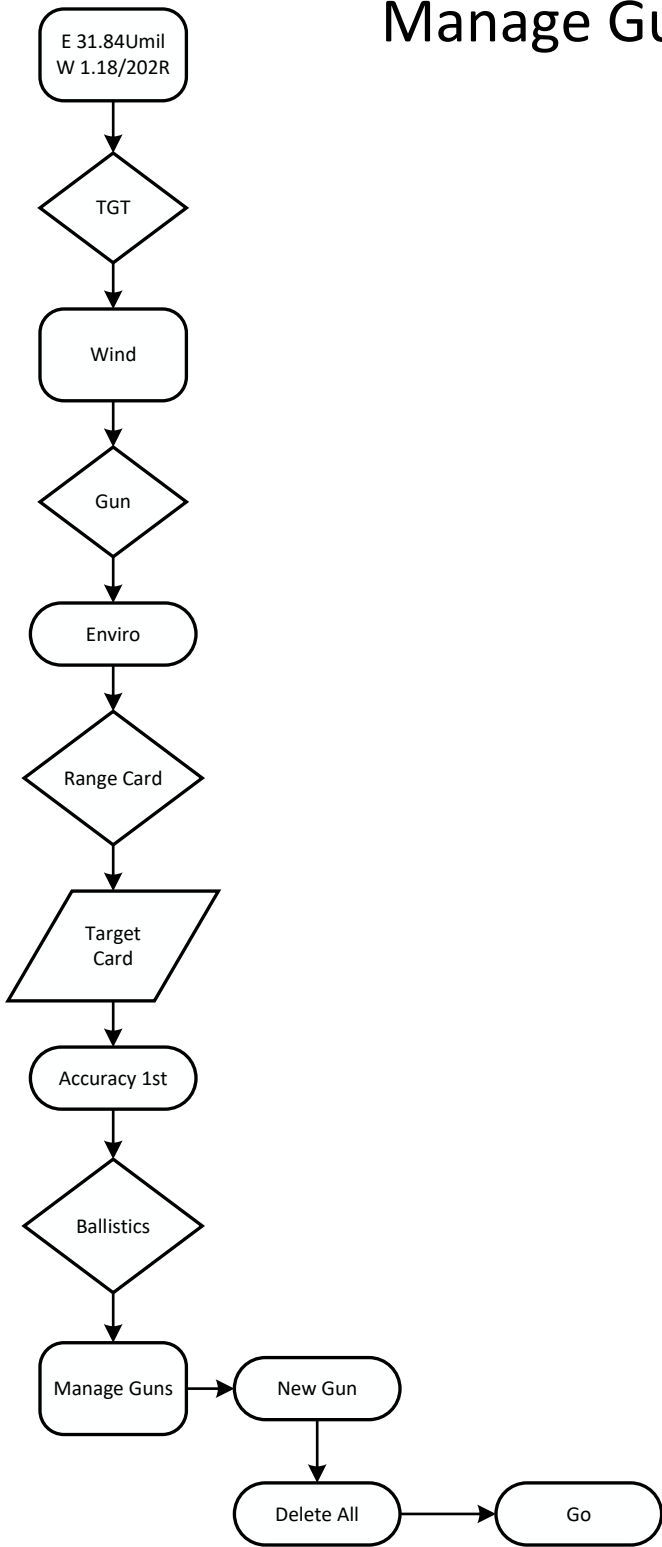

- **Dens Alt** – Mode (→) Weather (Enter) Direction deg (↓) Wind Spd (↓) CrossWnd (↓) HeadWND (↓) Temp (↓) CHILL (↓) HUMIDITY% (↓) Dew Point (↓) Wet Bulb (↓) Pressure inHG (↓) BARO inHg – Altitude (↓) Dens ALT

How Do I Find:

System Settings

- **BlueTooth** – Mode (↓) Ballistics, Weather, Easy (↓) Bluetooth
- **Data Port** – Mode (↓) Ballistics, Weather, Easy (↓) Bluetooth (↓) Data Port
- **Memory Options** – Mode (↓) Ballistics, Weather, Easy (↓) Bluetooth (↓) Data Port (↓) Memory Options
- **Graph Scale** – Mode (↓) Ballistics, Weather, Easy (↓) Bluetooth (↓) Data Port (↓) Memory Options
- **Auto Shtdown** – Mode (↓) Ballistics, Weather, Easy (↓) Bluetooth (↓) Data Port (↓) Memory Options (↓) Graph Scale (↓) Display (→) Auto Shtdwn
- **Contrast** – Mode (↓) Ballistics, Weather, Easy (↓) Bluetooth (↓) Data Port (↓) Memory Options – Graph Scale (↓) Display (→) Auto Shtdwn (↓) Contrast
- **BackLight** – Mode (↓) Ballistics, Weather, Easy (↓) Bluetooth (↓) Data Port (↓) Memory Options (↓) Graph Scale (↓) Display (→) Auto Shtdwn (↓) Contrast (↓) Back Light
- **Time & Date** – Mode (↓) Ballistics, Weather, Easy (↓) Bluetooth (↓) Data Port (↓) Memory Options (↓) Graph Scale (↓) System (→) Time & Date
- **Measurements** – Mode (↓) Ballistics, Weather, Easy (↓) Bluetooth (↓) Data Port (↓) Memory Options (↓) Graph Scale (↓) System (→) Time & Date (↓) Compass Cal (↓) Accuracy 1st (↓) Measurement
- **Global Units** – Mode (↓) Ballistics, Weather, Easy (↓) Bluetooth (↓) Data Port (↓) Memory Options (↓) Graph Scale (↓) System (→) Time & Date (↓) Compass Cal (↓) Accuracy 1st (↓) Measurement (↓) Units (→) Global (→) Global Units

Home Page Layout

Kestrel 5700 Elite
Software Ver. 1.49

Target Submenu

Wind Submenu

Gun Submenu

Enviro Submenu

k # Submenu

Accuracy 1st Submenu

Ballistics Submenu

Manage Guns Submenu

Weather Side

Main Menu

Kestrel 5700 Elite
Software Ver. 1.49

Kestrel 5700 Elite
Software Ver. 1.49

Kestrel 5700 Elite
Software Ver. 1.49