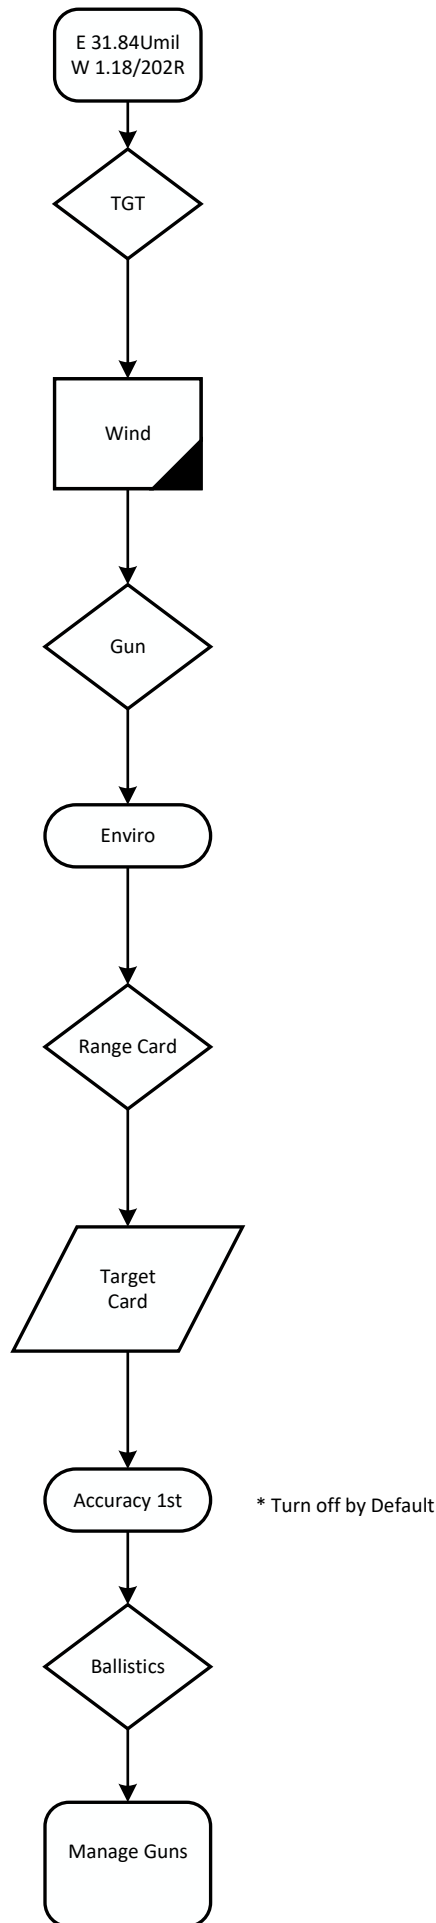

Home Page Layout

Kestrel 5700 Elite
Software Ver. 1.49