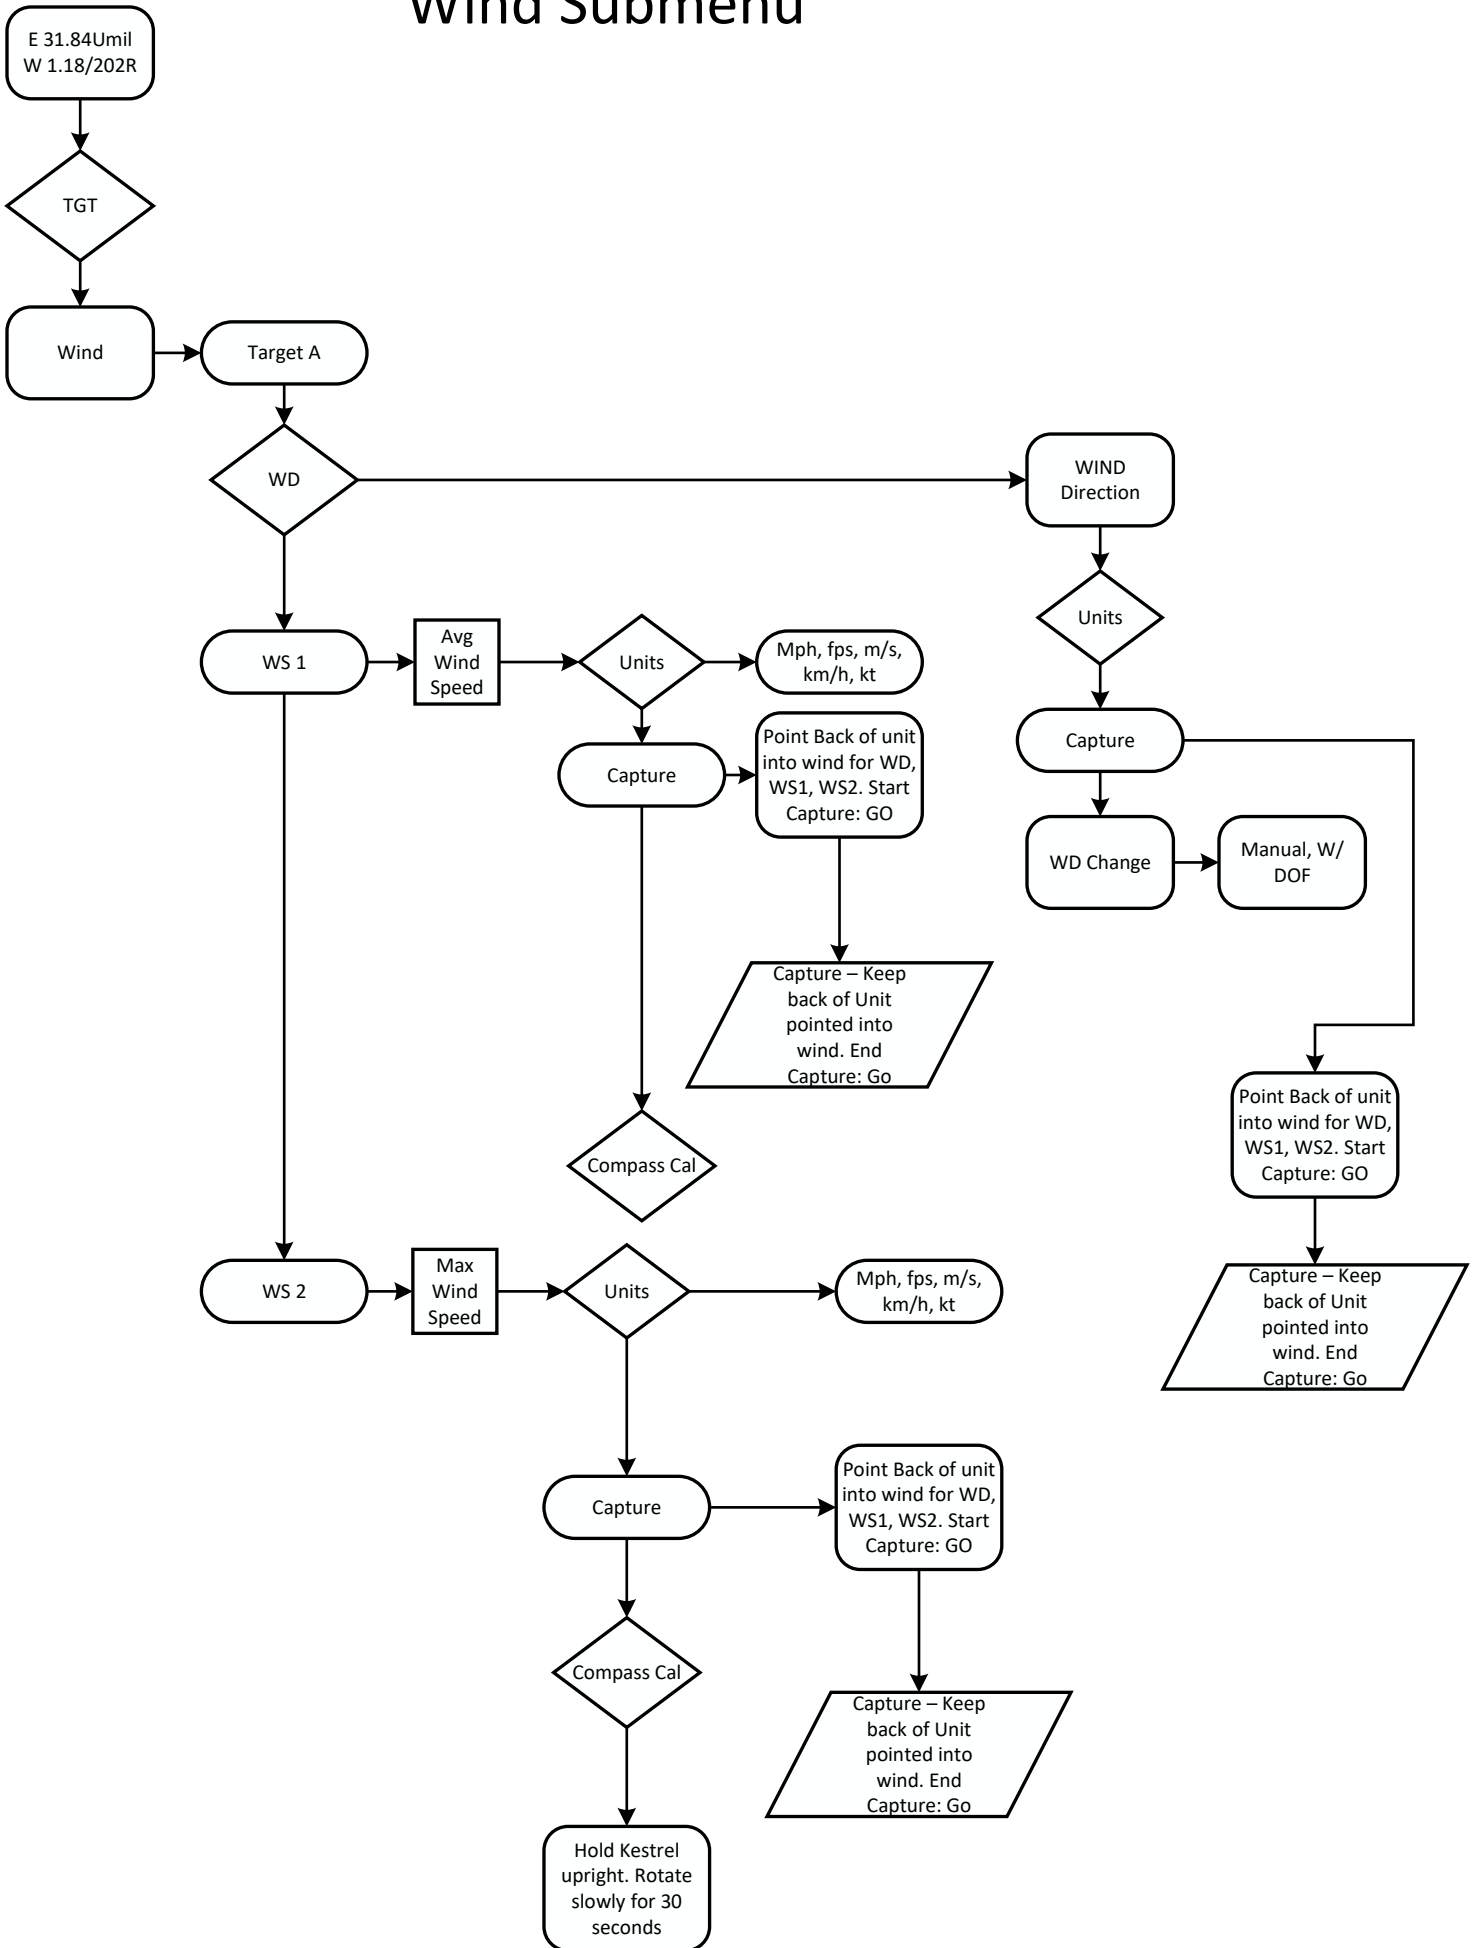

- **Remaining Velocity** – TGT (↓) Wind (↓) Gun (↓) Enviro (↓) Range Card (↓)Target Card (↓) Accuracy 1st (↓) Ballistics (Enter) Range (↓) Elv (↓) Wind 1 (↓) Wind 2 (↓) RTrms (↓) Rsubs (↓) Max o (↓) AerJ (↓) Vcor (↓) hCor (↓) SpnD (↓) Trce (↓) Drop (↓) Lead (↓) ToF (↓) RemV
- **Remaining Energy** – TGT (↓) Wind (↓) Gun (↓) Enviro (↓) Range Card (↓)Target Card (↓) Accuracy 1st (↓) Ballistics (Enter) Range (↓) Elv (↓) Wind 1 (↓) Wind 2 (↓) RTrms (↓) Rsubs (↓) Max o (↓) AerJ (↓) Vcor (↓) hCor (↓) SpnD (↓) Trce (↓) Drop (↓) Lead (↓) ToF (↓) RemV (↓) RemE
- **Add a New Gun** - TGT (↓) Wind (↓) Gun (↓) Enviro (↓) Range Card (↓)Target Card (↓) Accuracy 1st (↓) Ballistics (↓)Manage Guns (Enter) New Gun

Home Page Layout

Kestrel 5700 Elite
Software Ver. 1.49

Target Submenu

Wind Submenu

Gun Submenu

Enviro Submenu

k # Submenu

Accuracy 1st Submenu