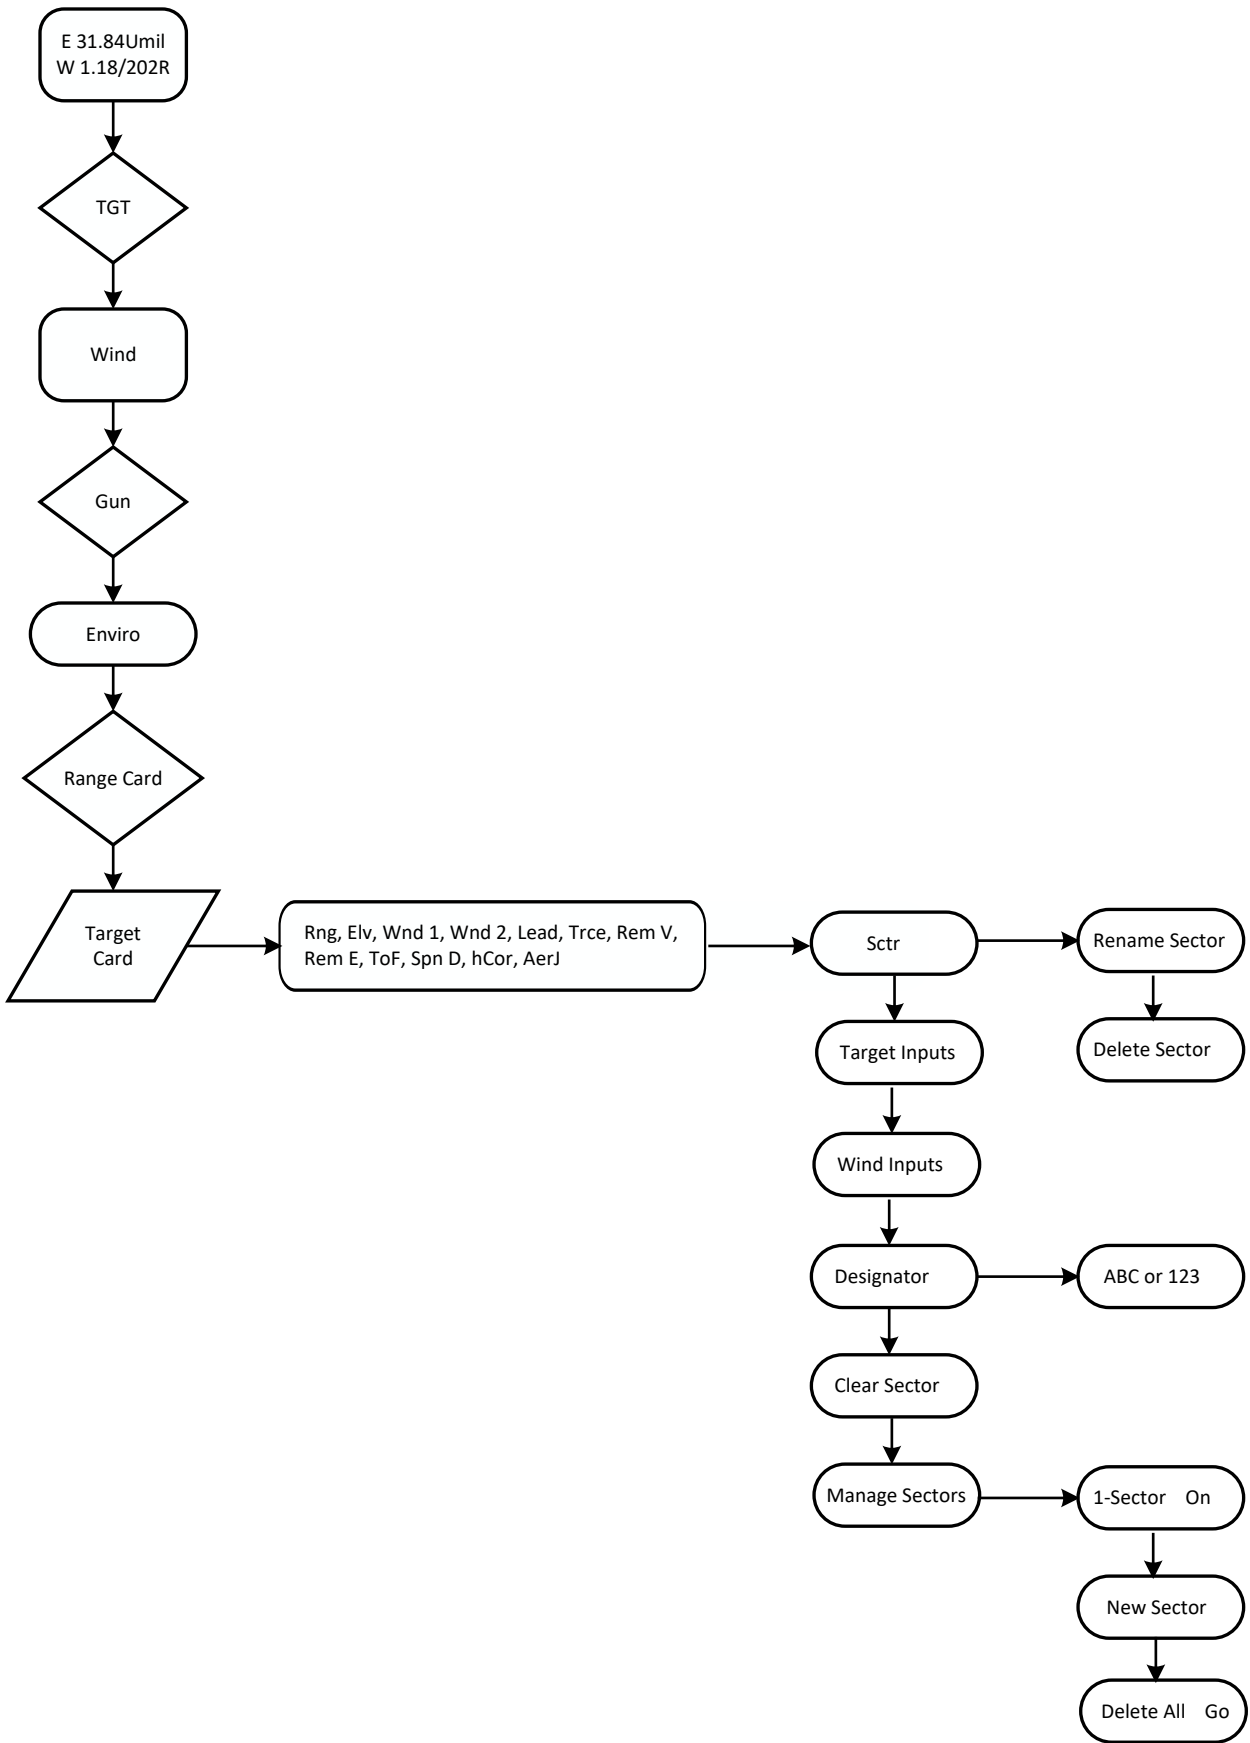

- **Remaining Velocity** – TGT (↓) Wind (↓) Gun (↓) Enviro (↓) Range Card (↓)Target Card (↓) Accuracy 1st (↓) Ballistics (Enter) Range (↓) Elv (↓) Wind 1 (↓) Wind 2 (↓) RTrms (↓) Rsubs (↓) Max o (↓) AerJ (↓) Vcor (↓) hCor (↓) SpnD (↓) Trce (↓) Drop (↓) Lead (↓) ToF (↓) RemV
- **Remaining Energy** – TGT (↓) Wind (↓) Gun (↓) Enviro (↓) Range Card (↓)Target Card (↓) Accuracy 1st (↓) Ballistics (Enter) Range (↓) Elv (↓) Wind 1 (↓) Wind 2 (↓) RTrms (↓) Rsubs (↓) Max o (↓) AerJ (↓) Vcor (↓) hCor (↓) SpnD (↓) Trce (↓) Drop (↓) Lead (↓) ToF (↓) RemV (↓) RemE
- **Add a New Gun** - TGT (↓) Wind (↓) Gun (↓) Enviro (↓) Range Card (↓)Target Card (↓) Accuracy 1st (↓) Ballistics (↓)Manage Guns (Enter) New Gun

Home Page Layout

Kestrel 5700 Elite
Software Ver. 1.49

Target Submenu

Wind Submenu

Gun Submenu

Enviro Submenu

k # Submenu

Accuracy 1st Submenu