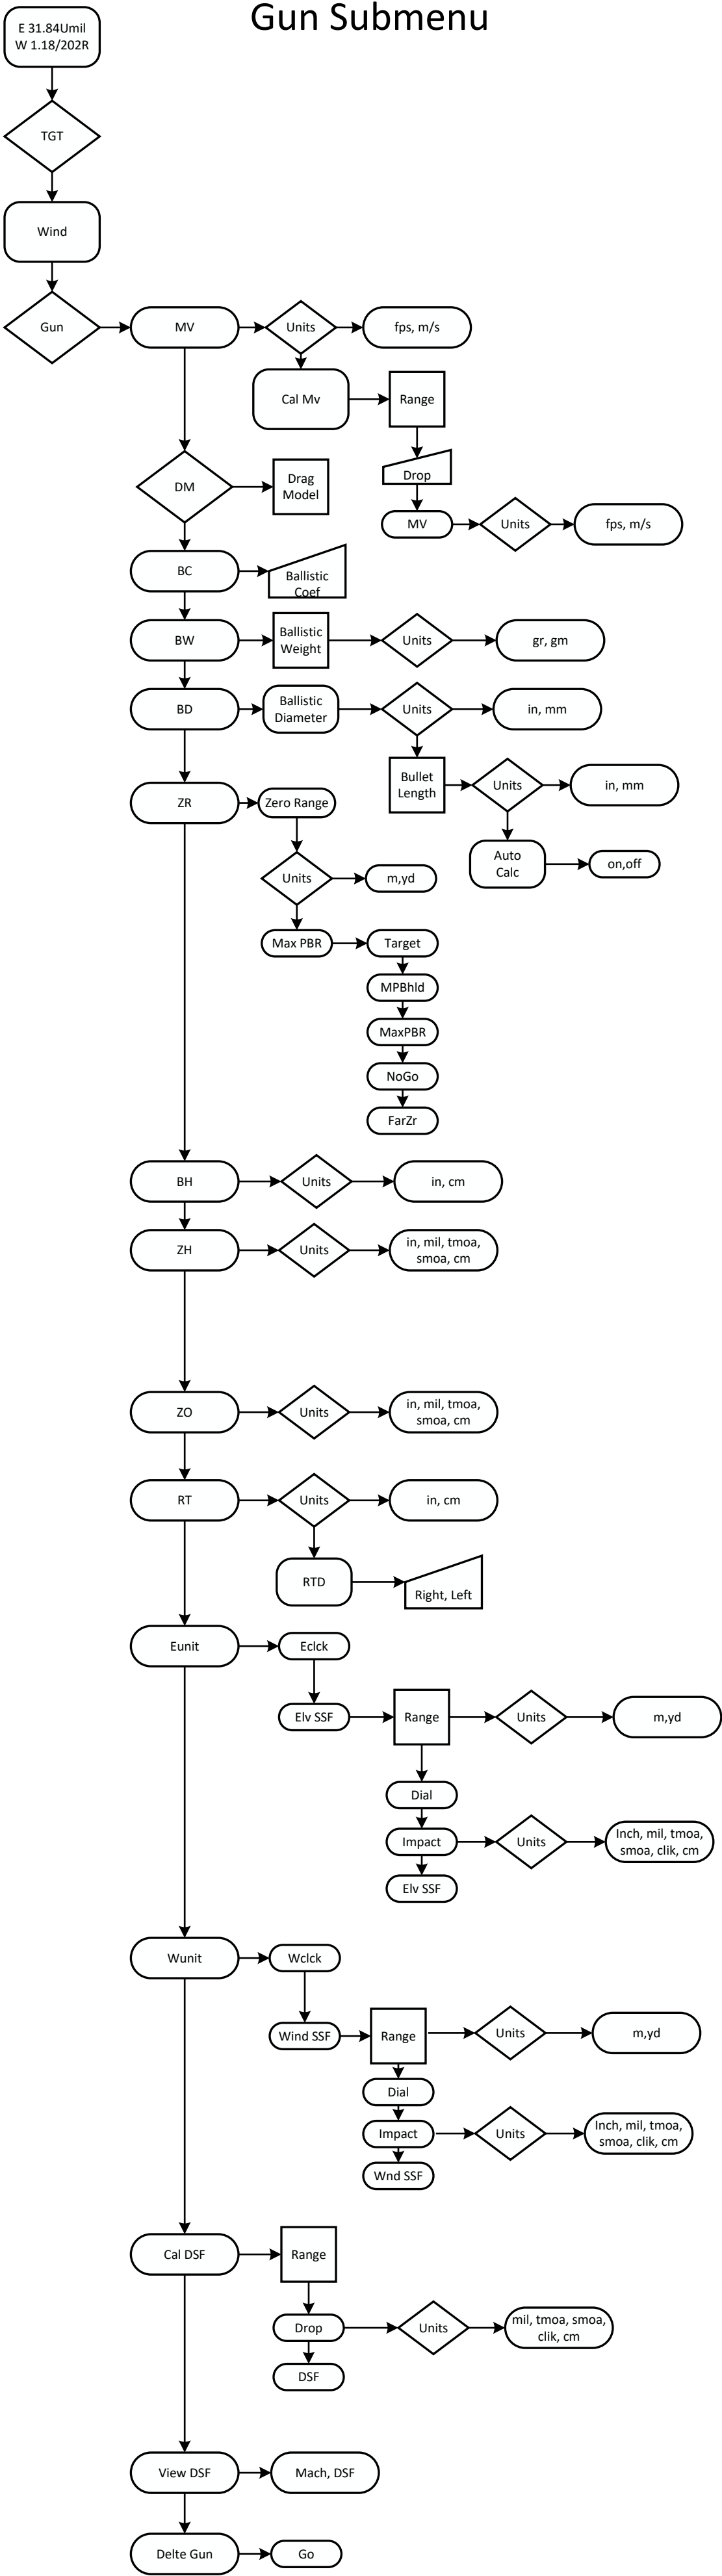

Gun Submenu